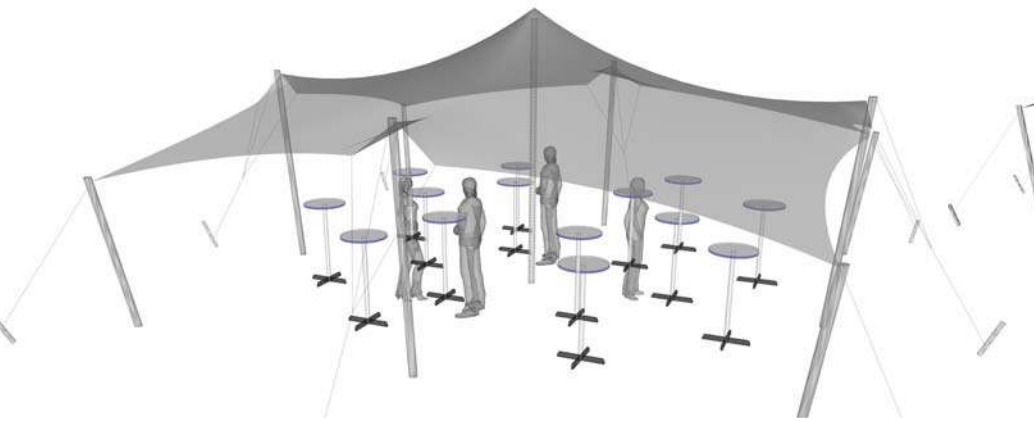

Nomadik® Stretch Tent 8m x 9m (72m²) / 26ft x 29ft (754 sq. ft.) All Sides Up

Cinema Seating - 72 pax

Cocktail Seating - 48 pax

Banquet Seating - 36 pax

TENT SIZE IN METERS	SQUARE METERS	TENT SIZE IN FEET	SQUARE FEET	VOLUMETRIC WEIGHT	WEIGHT	APPROX. DIMENSIONS WHEN PACKED	RIGGERS NEEDED	APPROX. TIME TO SET UP
8m x 9m	72m ²	26ft x 29ft	72 sq. ft	66.24	58.5 kg	96cm x 55cm x 50cm	1-2	45 min