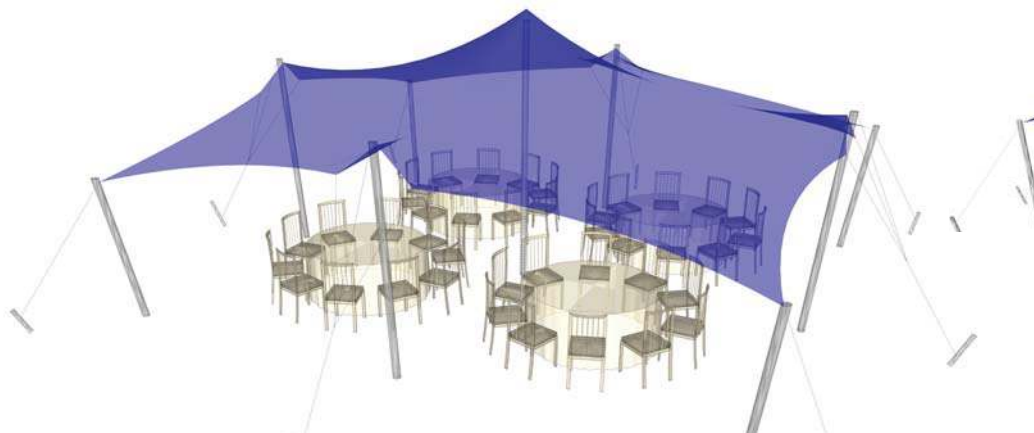

Nomadik® Stretch Tent 8m x 9m (72m²) / 26ft x 29ft (754 sq. ft.) All Sides Up

Cinema Seating - 72 pax

Cocktail Seating - 48 pax

Banquet Seating - 36 pax

TENT SIZE IN METERS	SQUARE METERS	TENT SIZE IN FEET	SQUARE FEET	VOLUMETRIC WEIGHT	WEIGHT	APPROX. DIMENSIONS WHEN PACKED	RIGGERS NEEDED	APPROX. TIME TO SET UP
8m x 9m	72m ²	26ft x 29ft	72 sq. ft	66.24	58.5 kg	96cm x 55cm x 50cm	1-2	45 min