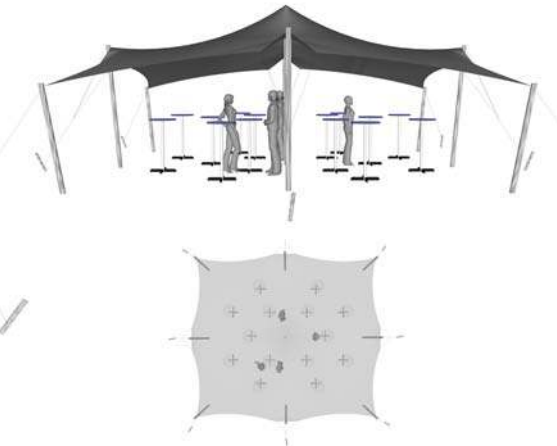

Nomadik® Stretch Tent 8m x 9m (72m²) / 26ft x 29ft (754 sq. ft.) All Sides Up

Cinema Seating - 72 pax

Cocktail Seating - 48 pax

Banquet Seating - 36 pax

TENT SIZE IN METERS	SQUARE METERS	TENT SIZE IN FEET	SQUARE FEET	VOLUMETRIC WEIGHT	WEIGHT	APPROX. DIMENSIONS WHEN PACKED	RIGGERS NEEDED	APPROX. TIME TO SET UP
8m x 9m	72m ²	26ft x 29ft	72 sq. ft	66.24	58.5 kg	96cm x 55cm x 50cm	1-2	45 min