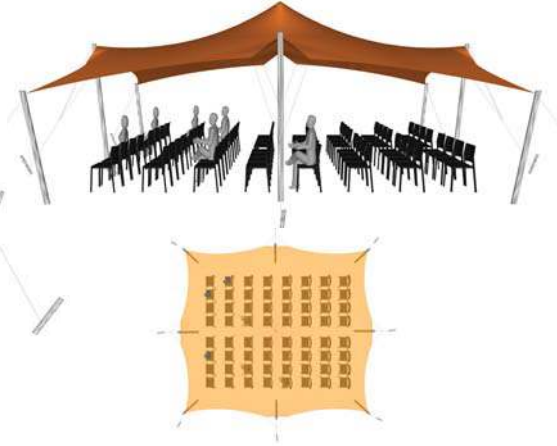

Nomadik® Stretch Tent 8m x 9m (72m²) / 26ft x 29ft (754 sq. ft.) All Sides Up

Cinema Seating - 72 pax

Cocktail Seating - 48 pax

Banquet Seating - 36 pax

TENT SIZE IN METERS	SQUARE METERS	TENT SIZE IN FEET	SQUARE FEET	VOLUMETRIC WEIGHT	WEIGHT	APPROX. DIMENSIONS WHEN PACKED	RIGGERS NEEDED	APPROX. TIME TO SET UP
8m x 9m	72m ²	26ft x 29ft	72 sq. ft	66.24	58.5 kg	96cm x 55cm x 50cm	1-2	45 min