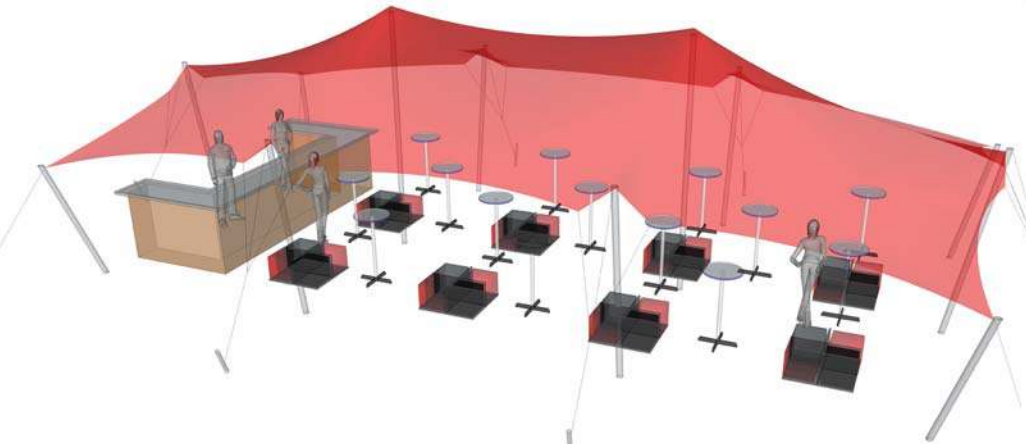

Nomadik® Stretch Tent 7.5m x 15m (112.5m²) / 24ft x 49ft (112.5 sq. ft.) All Sides Up

Cinema Seating - 112 pax

Cocktail Seating - 75 pax

Banquet Seating - 56 pax

TENT SIZE IN METERS	SQUARE METERS	TENT SIZE IN FEET	SQUARE FEET	VOLUMETRIC WEIGHT	WEIGHT	APPROX. DIMENSIONS WHEN PACKED	RIGGERS NEEDED	APPROX. TIME TO SET UP
7.5m x 15m	112.5 m ²	24ft x 49ft	112.5 sq. ft	103.5	98.5 kg	110cm x 60cm x 58cm	2-3	1 - 1.5 hrs