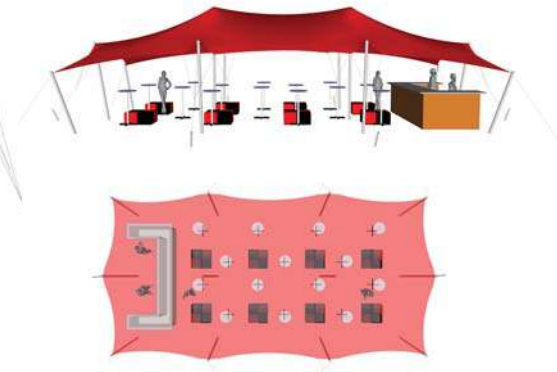

Nomadik® Stretch Tent 7.5m x 15m (112.5m²) / 24ft x 49ft (112.5 sq. ft.) All Sides Up

Cinema Seating - 112 pax

Cocktail Seating - 75 pax

Banquet Seating - 56 pax

TENT SIZE IN METERS	SQUARE METERS	TENT SIZE IN FEET	SQUARE FEET	VOLUMETRIC WEIGHT	WEIGHT	APPROX. DIMENSIONS WHEN PACKED	RIGGERS NEEDED	APPROX. TIME TO SET UP
7.5m x 15m	112.5 m ²	24ft x 49ft	112.5 sq. ft	103.5	98.5 kg	110cm x 60cm x 58cm	2-3	1 - 1.5 hrs