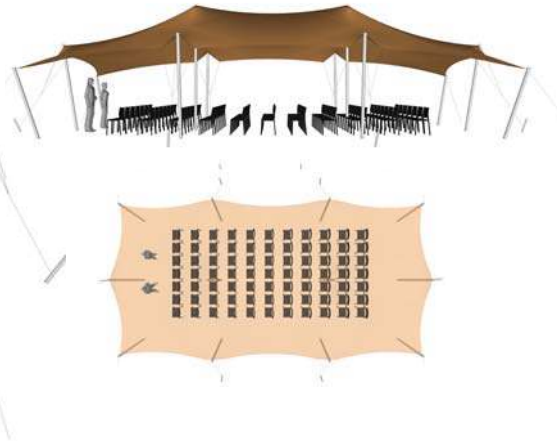

Nomadik® Stretch Tent 7.5m x 15m (112.5m²) / 24ft x 49ft (112.5 sq. ft.) All Sides Up

Cinema Seating - 112 pax

Cocktail Seating - 75 pax

Banquet Seating - 56 pax

TENT SIZE IN METERS	SQUARE METERS	TENT SIZE IN FEET	SQUARE FEET	VOLUMETRIC WEIGHT	WEIGHT	APPROX. DIMENSIONS WHEN PACKED	RIGGERS NEEDED	APPROX. TIME TO SET UP
7.5m x 15m	112.5 m ²	24ft x 49ft	112.5 sq. ft	103.5	98.5 kg	110cm x 60cm x 58cm	2-3	1 - 1.5 hrs