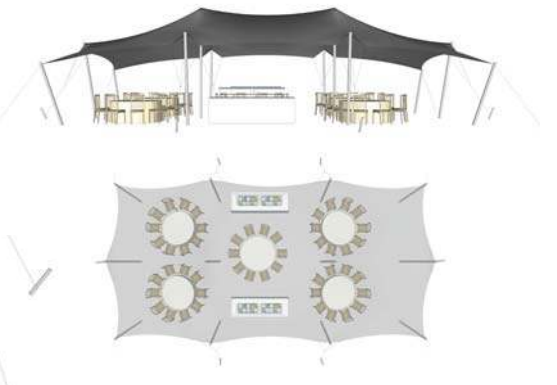

Nomadik® Stretch Tent 7.5m x 15m (112.5m²) / 24ft x 49ft (112.5 sq. ft.) All Sides Up

Cinema Seating - 112 pax

Cocktail Seating - 75 pax

Banquet Seating - 56 pax

TENT SIZE IN METERS	SQUARE METERS	TENT SIZE IN FEET	SQUARE FEET	VOLUMETRIC WEIGHT	WEIGHT	APPROX. DIMENSIONS WHEN PACKED	RIGGERS NEEDED	APPROX. TIME TO SET UP
7.5m x 15m	112.5 m ²	24ft x 49ft	112.5 sq. ft	103.5	98.5 kg	110cm x 60cm x 58cm	2-3	1 - 1.5 hrs