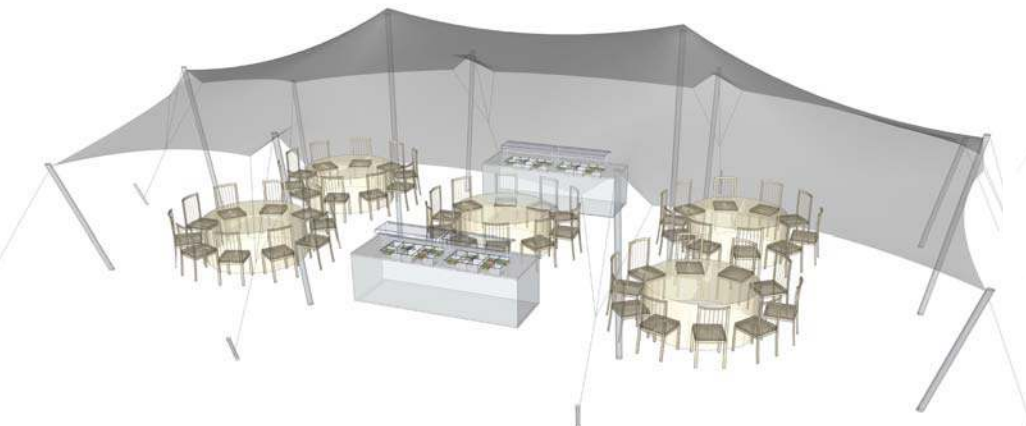

Nomadik® Stretch Tent 7.5m x 15m (112.5m²) / 24ft x 49ft (112.5 sq. ft.) All Sides Up

Cinema Seating - 112 pax

Cocktail Seating - 75 pax

Banquet Seating - 56 pax

TENT SIZE IN METERS	SQUARE METERS	TENT SIZE IN FEET	SQUARE FEET	VOLUMETRIC WEIGHT	WEIGHT	APPROX. DIMENSIONS WHEN PACKED	RIGGERS NEEDED	APPROX. TIME TO SET UP
7.5m x 15m	112.5 m ²	24ft x 49ft	112.5 sq. ft	103.5	98.5 kg	110cm x 60cm x 58cm	2-3	1 - 1.5 hrs