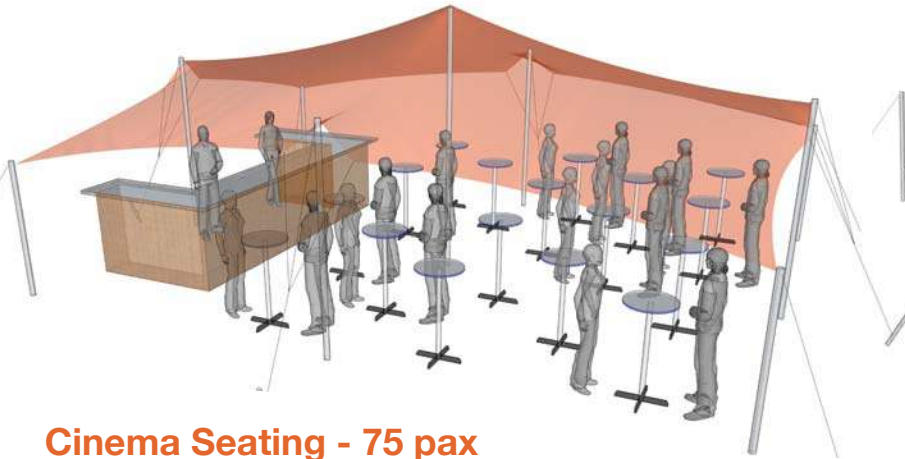

Nomadik® Stretch Tent 7.5m x 10m (75m²) / 24ft x 32ft (768 sq. ft.) All Sides Up

Cinema Seating - 75 pax

Cocktail Seating - 50 pax

Banquet Seating - 37 pax

TENT SIZE IN METERS	SQUARE METERS	TENT SIZE IN FEET	SQUARE FEET	VOLUMETRIC WEIGHT	WEIGHT	APPROX. DIMENSIONS WHEN PACKED	RIGGERS NEEDED	APPROX. TIME TO SET UP
7.5m x 10m	75m ²	24ft x 32ft	768 sq. ft	69	59 kg	96cm x 55cm x 45cm	1-2	1 - 1.5 hrs