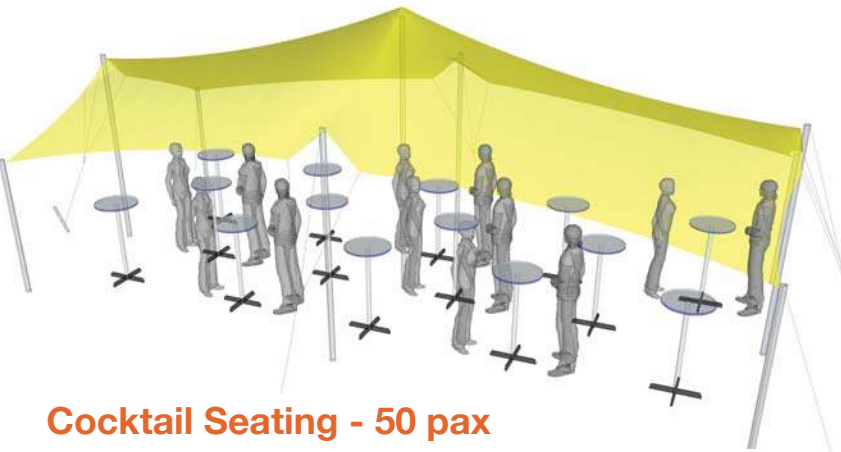

Nomadik® Stretch Tent 7.5m x 10m (75m²) / 24ft x 32ft (768 sq. ft.) All Sides Up

Cinema Seating - 75 pax

Cocktail Seating - 50 pax

Banquet Seating - 37 pax

TENT SIZE IN METERS	SQUARE METERS	TENT SIZE IN FEET	SQUARE FEET	VOLUMETRIC WEIGHT	WEIGHT	APPROX. DIMENSIONS WHEN PACKED	RIGGERS NEEDED	APPROX. TIME TO SET UP
7.5m x 10m	75m ²	24ft x 32ft	768 sq. ft	69	59 kg	96cm x 55cm x 45cm	1-2	1 - 1.5 hrs