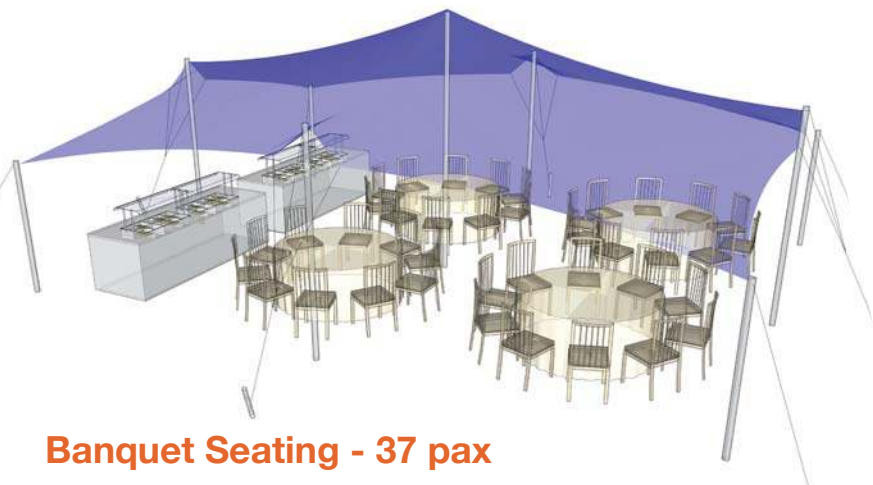

Nomadik® Stretch Tent 7.5m x 10m (75m²) / 24ft x 32ft (768 sq. ft.) All Sides Up

Cinema Seating - 75 pax

Cocktail Seating - 50 pax

Banquet Seating - 37 pax

TENT SIZE IN METERS	SQUARE METERS	TENT SIZE IN FEET	SQUARE FEET	VOLUMETRIC WEIGHT	WEIGHT	APPROX. DIMENSIONS WHEN PACKED	RIGGERS NEEDED	APPROX. TIME TO SET UP
7.5m x 10m	75m ²	24ft x 32ft	768 sq. ft	69	59 kg	96cm x 55cm x 45cm	1-2	1 - 1.5 hrs