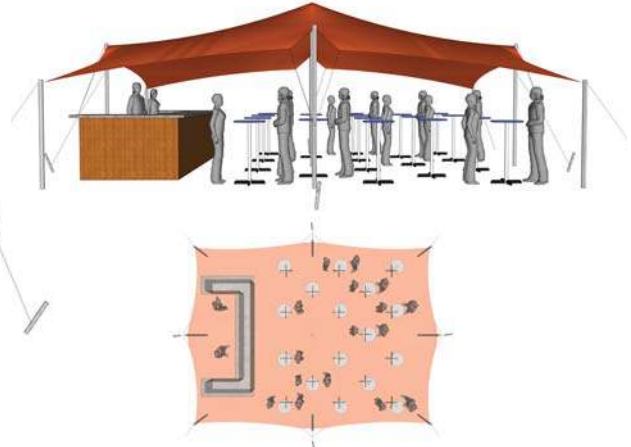

Nomadik® Stretch Tent 7.5m x 10m (75m²) / 24ft x 32ft (768 sq. ft.) All Sides Up

Cinema Seating - 75 pax

Cocktail Seating - 50 pax

Banquet Seating - 37 pax

TENT SIZE IN METERS	SQUARE METERS	TENT SIZE IN FEET	SQUARE FEET	VOLUMETRIC WEIGHT	WEIGHT	APPROX. DIMENSIONS WHEN PACKED	RIGGERS NEEDED	APPROX. TIME TO SET UP
7.5m x 10m	75m ²	24ft x 32ft	768 sq. ft	69	59 kg	96cm x 55cm x 45cm	1-2	1 - 1.5 hrs