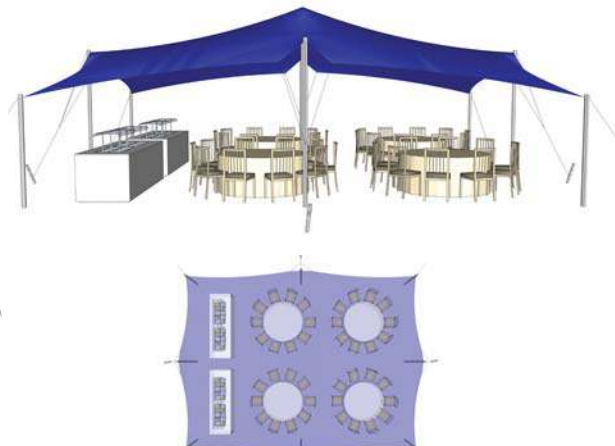

Nomadik® Stretch Tent 7.5m x 10m (75m²) / 24ft x 32ft (768 sq. ft.) All Sides Up

Cinema Seating - 75 pax

Cocktail Seating - 50 pax

Banquet Seating - 37 pax

TENT SIZE IN METERS	SQUARE METERS	TENT SIZE IN FEET	SQUARE FEET	VOLUMETRIC WEIGHT	WEIGHT	APPROX. DIMENSIONS WHEN PACKED	RIGGERS NEEDED	APPROX. TIME TO SET UP
7.5m x 10m	75m ²	24ft x 32ft	768 sq. ft	69	59 kg	96cm x 55cm x 45cm	1-2	1 - 1.5 hrs