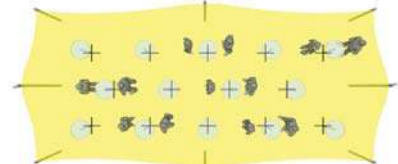

Nomadik® Stretch Tent 7.5m x 10m (75m²) / 24ft x 32ft (768 sq. ft.) All Sides Up

Cinema Seating - 75 pax

Cocktail Seating - 50 pax

Banquet Seating - 37 pax

TENT SIZE IN METERS	SQUARE METERS	TENT SIZE IN FEET	SQUARE FEET	VOLUMETRIC WEIGHT	WEIGHT	APPROX. DIMENSIONS WHEN PACKED	RIGGERS NEEDED	APPROX. TIME TO SET UP
7.5m x 10m	75m ²	24ft x 32ft	768 sq. ft	69	59 kg	96cm x 55cm x 45cm	1-2	1 - 1.5 hrs