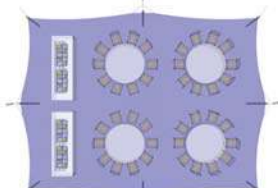

Nomadik® Stretch Tent 7.5m x 10m (75m²) / 24ft x 32ft (768 sq. ft.) All Sides Up

Cinema Seating - 75 pax

Cocktail Seating - 50 pax

Banquet Seating - 37 pax

TENT SIZE IN METERS	SQUARE METERS	TENT SIZE IN FEET	SQUARE FEET	VOLUMETRIC WEIGHT	WEIGHT	APPROX. DIMENSIONS WHEN PACKED	RIGGERS NEEDED	APPROX. TIME TO SET UP
7.5m x 10m	75m ²	24ft x 32ft	768 sq. ft	69	59 kg	96cm x 55cm x 45cm	1-2	1 - 1.5 hrs