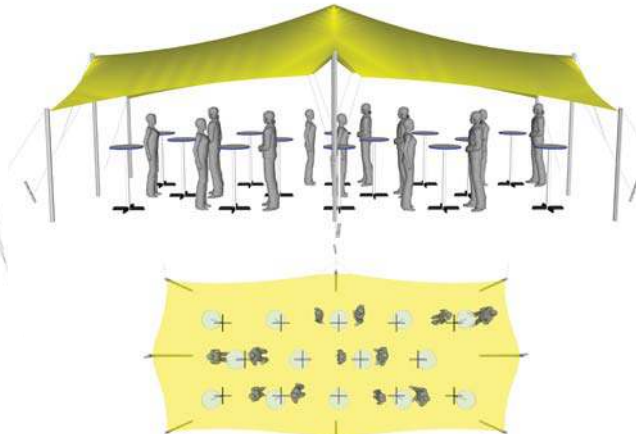

Nomadik® Stretch Tent 7.5m x 10m (75m²) / 24ft x 32ft (768 sq. ft.) All Sides Up

Cinema Seating - 75 pax

Cocktail Seating - 50 pax

Banquet Seating - 37 pax

TENT SIZE IN METERS	SQUARE METERS	TENT SIZE IN FEET	SQUARE FEET	VOLUMETRIC WEIGHT	WEIGHT	APPROX. DIMENSIONS WHEN PACKED	RIGGERS NEEDED	APPROX. TIME TO SET UP
7.5m x 10m	75m ²	24ft x 32ft	768 sq. ft	69	59 kg	96cm x 55cm x 45cm	1-2	1 - 1.5 hrs