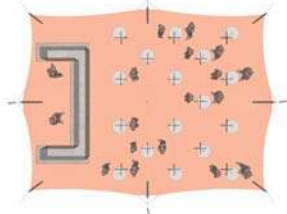

Nomadik® Stretch Tent 7.5m x 10m (75m²) / 24ft x 32ft (768 sq. ft.) All Sides Up

Cinema Seating - 75 pax

Cocktail Seating - 50 pax

Banquet Seating - 37 pax

TENT SIZE IN METERS	SQUARE METERS	TENT SIZE IN FEET	SQUARE FEET	VOLUMETRIC WEIGHT	WEIGHT	APPROX. DIMENSIONS WHEN PACKED	RIGGERS NEEDED	APPROX. TIME TO SET UP
7.5m x 10m	75m ²	24ft x 32ft	768 sq. ft	69	59 kg	96cm x 55cm x 45cm	1-2	1 - 1.5 hrs