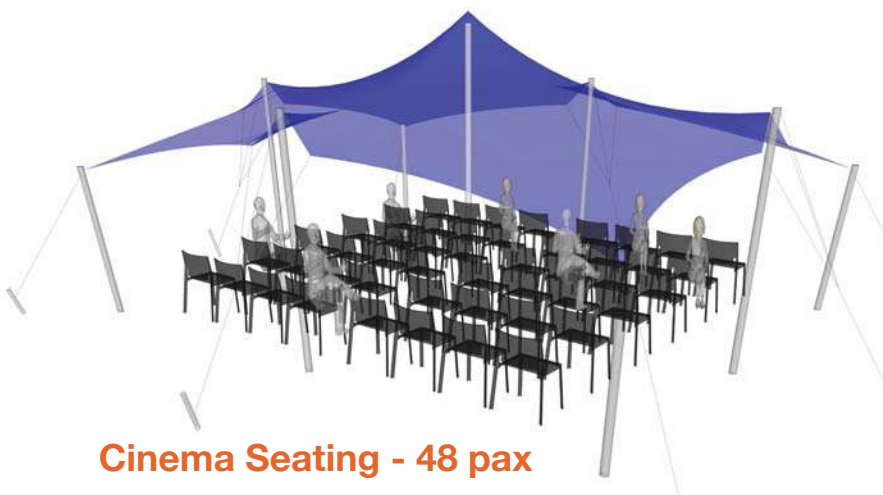

Nomadik® Stretch Tent 6m x 8m (48m²) / 19ft x 26ft (494 sq. ft.) All Sides Up

Cinema Seating - 48 pax

Cocktail Seating - 32 pax

Banquet Seating - 24 pax

TENT SIZE IN METERS	SQUARE METERS	TENT SIZE IN FEET	SQUARE FEET	VOLUMETRIC WEIGHT	WEIGHT	APPROX. DIMENSIONS WHEN PACKED	RIGGERS NEEDED	APPROX. TIME TO SET UP
6m x 8m	48m ²	19ft x 26ft	494 sq. ft	44.16	40.5 kg	86cm x 53cm x 46cm	1-2	45 min