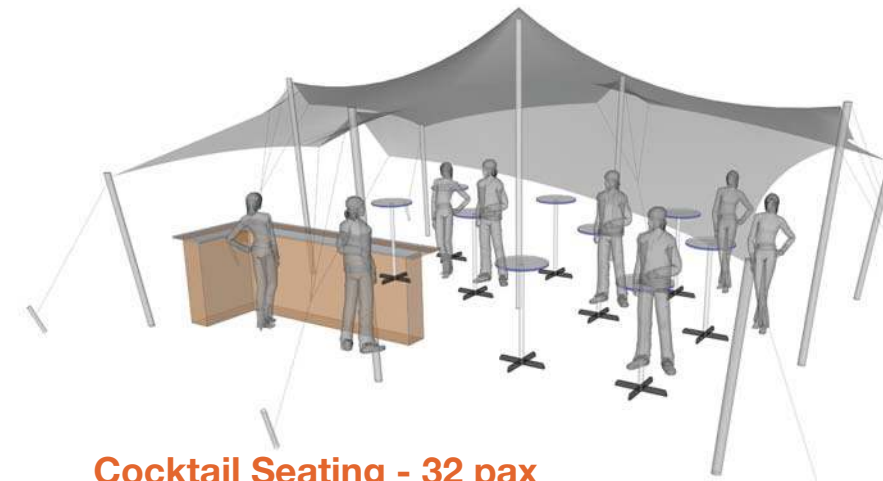

Nomadik® Stretch Tent 6m x 8m (48m²) / 19ft x 26ft (494 sq. ft.) All Sides Up

Cinema Seating - 48 pax

Cocktail Seating - 32 pax

Banquet Seating - 24 pax

TENT SIZE IN METERS	SQUARE METERS	TENT SIZE IN FEET	SQUARE FEET	VOLUMETRIC WEIGHT	WEIGHT	APPROX. DIMENSIONS WHEN PACKED	RIGGERS NEEDED	APPROX. TIME TO SET UP
6m x 8m	48m ²	19ft x 26ft	494 sq. ft	44.16	40.5 kg	86cm x 53cm x 46cm	1-2	45 min