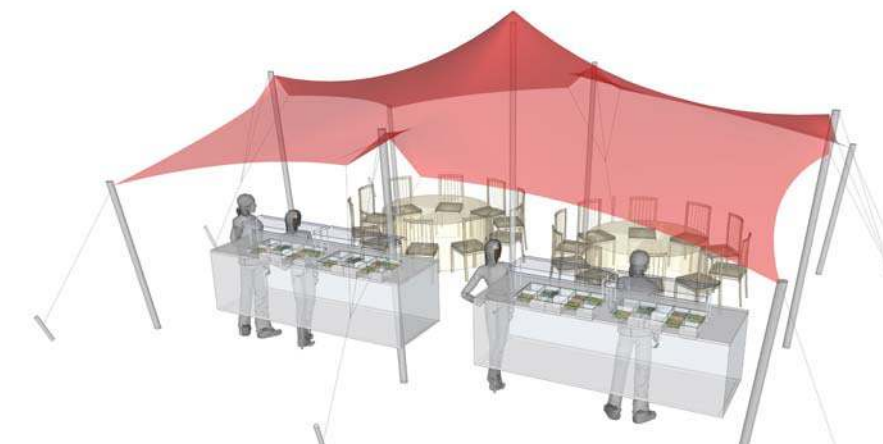

Nomadik® Stretch Tent 6m x 8m (48m²) / 19ft x 26ft (494 sq. ft.) All Sides Up

Cinema Seating - 48 pax

Cocktail Seating - 32 pax

Banquet Seating - 24 pax

TENT SIZE IN METERS	SQUARE METERS	TENT SIZE IN FEET	SQUARE FEET	VOLUMETRIC WEIGHT	WEIGHT	APPROX. DIMENSIONS WHEN PACKED	RIGGERS NEEDED	APPROX. TIME TO SET UP
6m x 8m	48m ²	19ft x 26ft	494 sq. ft	44.16	40.5 kg	86cm x 53cm x 46cm	1-2	45 min