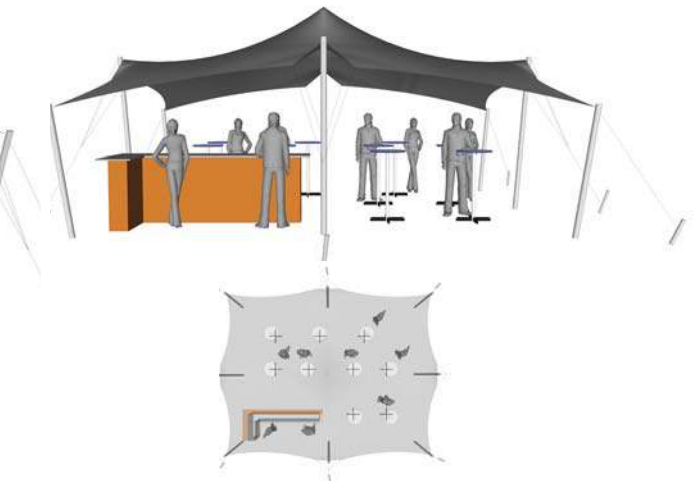

Nomadik® Stretch Tent 6m x 8m (48m²) / 19ft x 26ft (494 sq. ft.) All Sides Up

Cinema Seating - 48 pax

Cocktail Seating - 32 pax

Banquet Seating - 24 pax

TENT SIZE IN METERS	SQUARE METERS	TENT SIZE IN FEET	SQUARE FEET	VOLUMETRIC WEIGHT	WEIGHT	APPROX. DIMENSIONS WHEN PACKED	RIGGERS NEEDED	APPROX. TIME TO SET UP
6m x 8m	48m ²	19ft x 26ft	494 sq. ft	44.16	40.5 kg	86cm x 53cm x 46cm	1-2	45 min