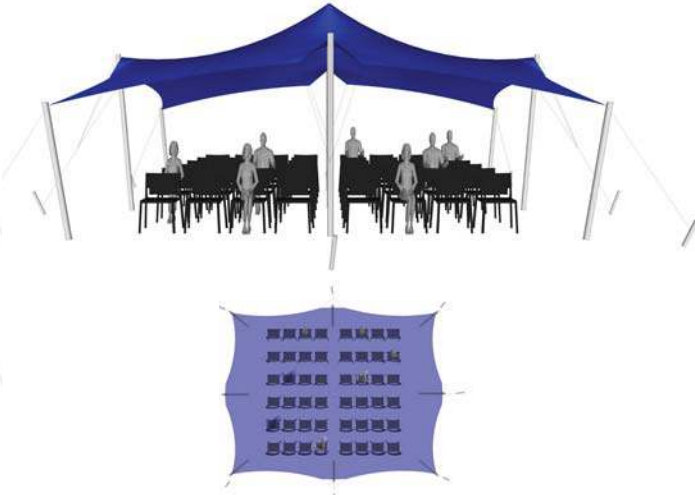

Nomadik® Stretch Tent 6m x 8m (48m²) / 19ft x 26ft (494 sq. ft.) All Sides Up

Cinema Seating - 48 pax

Cocktail Seating - 32 pax

Banquet Seating - 24 pax

TENT SIZE IN METERS	SQUARE METERS	TENT SIZE IN FEET	SQUARE FEET	VOLUMETRIC WEIGHT	WEIGHT	APPROX. DIMENSIONS WHEN PACKED	RIGGERS NEEDED	APPROX. TIME TO SET UP
6m x 8m	48m ²	19ft x 26ft	494 sq. ft	44.16	40.5 kg	86cm x 53cm x 46cm	1-2	45 min