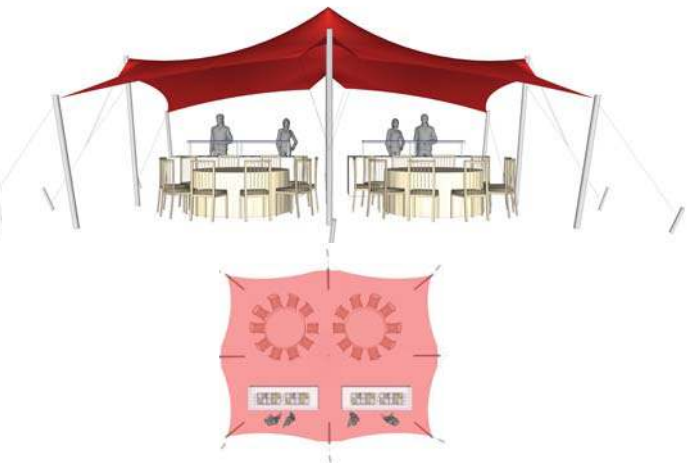

Nomadik® Stretch Tent 6m x 8m (48m²) / 19ft x 26ft (494 sq. ft.) All Sides Up

Cinema Seating - 48 pax

Cocktail Seating - 32 pax

Banquet Seating - 24 pax

TENT SIZE IN METERS	SQUARE METERS	TENT SIZE IN FEET	SQUARE FEET	VOLUMETRIC WEIGHT	WEIGHT	APPROX. DIMENSIONS WHEN PACKED	RIGGERS NEEDED	APPROX. TIME TO SET UP
6m x 8m	48m ²	19ft x 26ft	494 sq. ft	44.16	40.5 kg	86cm x 53cm x 46cm	1-2	45 min