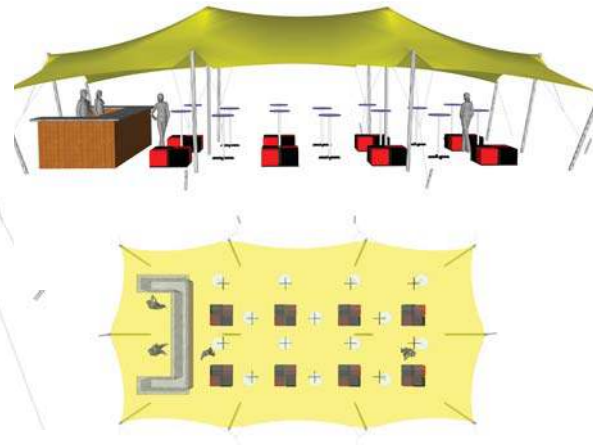

**Nomadik® Stretch Tent 6m x 12m (72m<sup>2</sup>) / 19ft x 39ft (741 sq. ft.) All Sides Up**

**Cinema Seating - 72 pax**

**Cocktail Seating - 48 pax**

**Banquet Seating - 36 pax**

TENT SIZE IN METERS	SQUARE METERS	TENT SIZE IN FEET	SQUARE FEET	VOLUMETRIC WEIGHT	WEIGHT	APPROX. DIMENSIONS WHEN PACKED	RIGGERS NEEDED	APPROX. TIME TO SET UP
6m x 12m	72m <sup>2</sup>	19ft x 39ft	741 sq. ft	66.24	65.5 kg	72cm x 60cm x 60cm	1-2	1 - 1.5 hrs