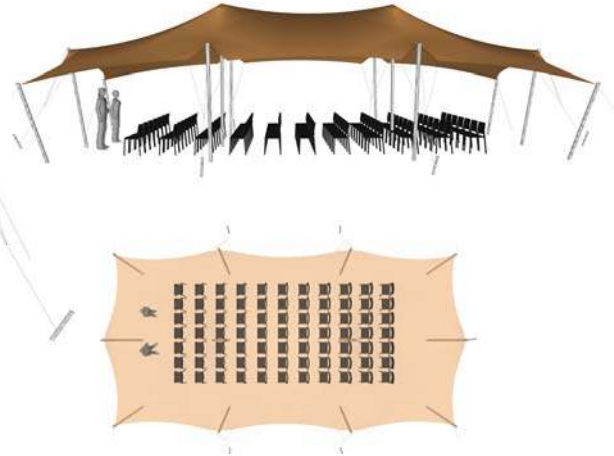

**Nomadik® Stretch Tent 6m x 12m (72m<sup>2</sup>) / 19ft x 39ft (741 sq. ft.) All Sides Up**

**Cinema Seating - 72 pax**

**Cocktail Seating - 48 pax**

**Banquet Seating - 36 pax**

TENT SIZE IN METERS	SQUARE METERS	TENT SIZE IN FEET	SQUARE FEET	VOLUMETRIC WEIGHT	WEIGHT	APPROX. DIMENSIONS WHEN PACKED	RIGGERS NEEDED	APPROX. TIME TO SET UP
6m x 12m	72m <sup>2</sup>	19ft x 39ft	741 sq. ft	66.24	65.5 kg	72cm x 60cm x 60cm	1-2	1 - 1.5 hrs