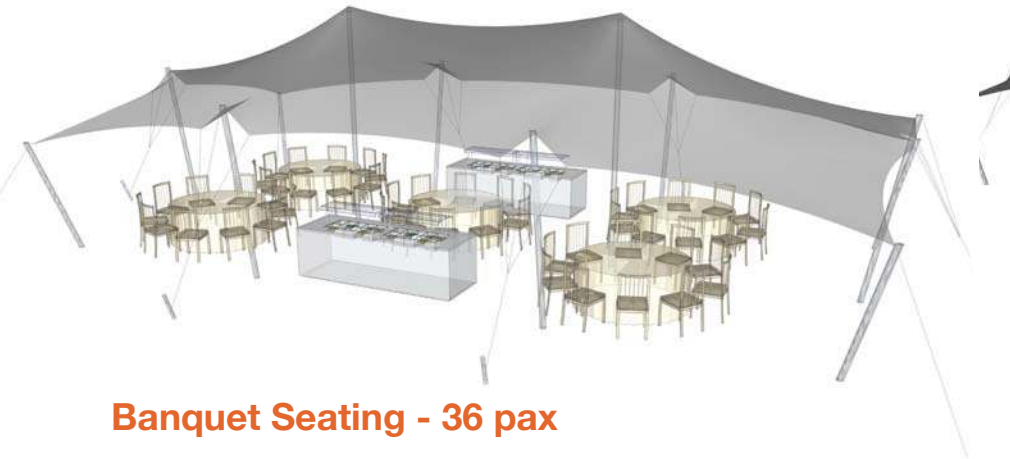

**Nomadik® Stretch Tent 6m x 12m (72m<sup>2</sup>) / 19ft x 39ft (741 sq. ft.) All Sides Up**

**Cinema Seating - 72 pax**

**Cocktail Seating - 48 pax**

**Banquet Seating - 36 pax**

TENT SIZE IN METERS	SQUARE METERS	TENT SIZE IN FEET	SQUARE FEET	VOLUMETRIC WEIGHT	WEIGHT	APPROX. DIMENSIONS WHEN PACKED	RIGGERS NEEDED	APPROX. TIME TO SET UP
6m x 12m	72m <sup>2</sup>	19ft x 39ft	741 sq. ft	66.24	65.5 kg	72cm x 60cm x 60cm	1-2	1 - 1.5 hrs