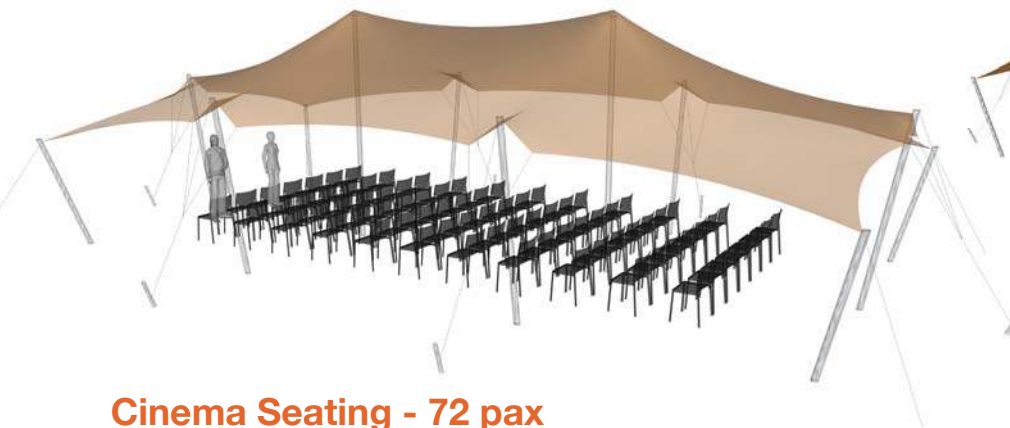

**Nomadik® Stretch Tent 6m x 12m (72m<sup>2</sup>) / 19ft x 39ft (741 sq. ft.) All Sides Up**

**Cinema Seating - 72 pax**

**Cocktail Seating - 48 pax**

**Banquet Seating - 36 pax**

TENT SIZE IN METERS	SQUARE METERS	TENT SIZE IN FEET	SQUARE FEET	VOLUMETRIC WEIGHT	WEIGHT	APPROX. DIMENSIONS WHEN PACKED	RIGGERS NEEDED	APPROX. TIME TO SET UP
6m x 12m	72m <sup>2</sup>	19ft x 39ft	741 sq. ft	66.24	65.5 kg	72cm x 60cm x 60cm	1-2	1 - 1.5 hrs