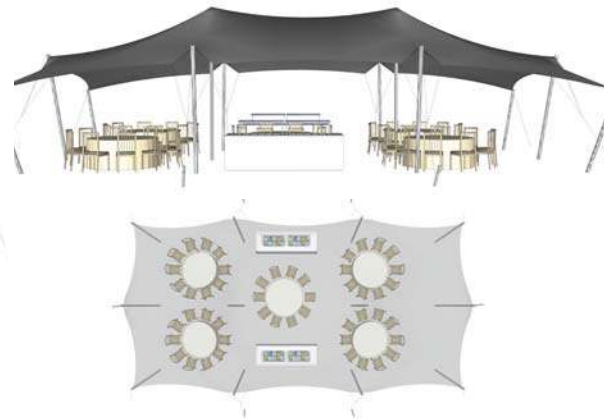

**Nomadik® Stretch Tent 6m x 12m (72m<sup>2</sup>) / 19ft x 39ft (741 sq. ft.) All Sides Up**

**Cinema Seating - 72 pax**

**Cocktail Seating - 48 pax**

**Banquet Seating - 36 pax**

TENT SIZE IN METERS	SQUARE METERS	TENT SIZE IN FEET	SQUARE FEET	VOLUMETRIC WEIGHT	WEIGHT	APPROX. DIMENSIONS WHEN PACKED	RIGGERS NEEDED	APPROX. TIME TO SET UP
6m x 12m	72m <sup>2</sup>	19ft x 39ft	741 sq. ft	66.24	65.5 kg	72cm x 60cm x 60cm	1-2	1 - 1.5 hrs