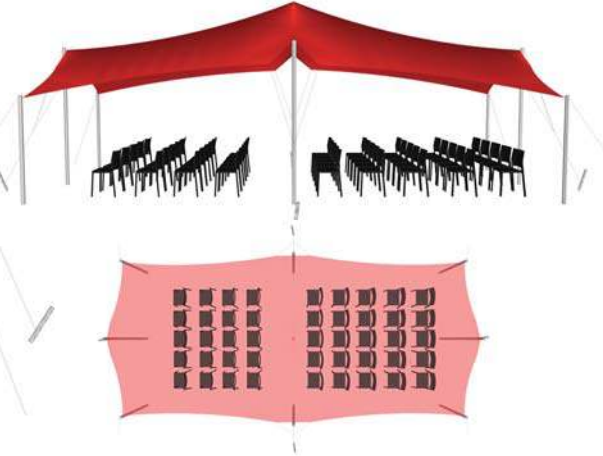

Nomadik® Stretch Tent 4.5m x 10m (45m²) / 14ft x 32ft (448 sq. ft.) All Sides Up

Cinema Seating - 45 pax

Cocktail Seating - 30 pax

Banquet Seating - 22 pax

TENT SIZE IN METERS	SQUARE METERS	TENT SIZE IN FEET	SQUARE FEET	VOLUMETRIC WEIGHT	WEIGHT	APPROX. DIMENSIONS WHEN PACKED	RIGGERS NEEDED	APPROX. TIME TO SET UP
4.5m x 10m	45m ²	14ft x 32ft	448 sq. ft	41.4	39 kg	95cm x 50cm x 40cm	1-2	1 - 1.5 hrs