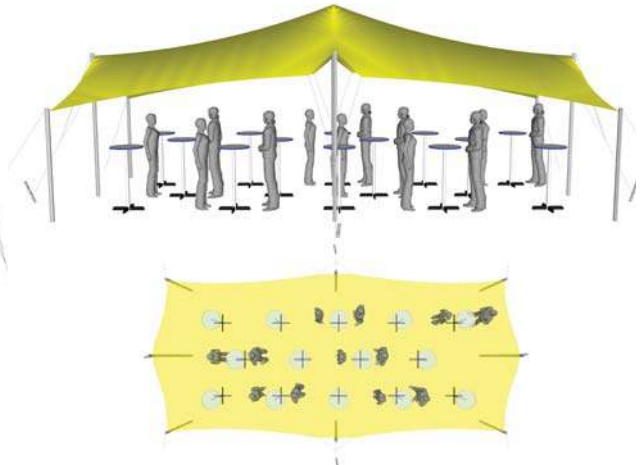

Nomadik® Stretch Tent 4.5m x 10m (45m²) / 14ft x 32ft (448 sq. ft.) All Sides Up

Cinema Seating - 45 pax

Cocktail Seating - 30 pax

Banquet Seating - 22 pax

TENT SIZE IN METERS	SQUARE METERS	TENT SIZE IN FEET	SQUARE FEET	VOLUMETRIC WEIGHT	WEIGHT	APPROX. DIMENSIONS WHEN PACKED	RIGGERS NEEDED	APPROX. TIME TO SET UP
4.5m x 10m	45m ²	14ft x 32ft	448 sq. ft	41.4	39 kg	95cm x 50cm x 40cm	1-2	1 - 1.5 hrs