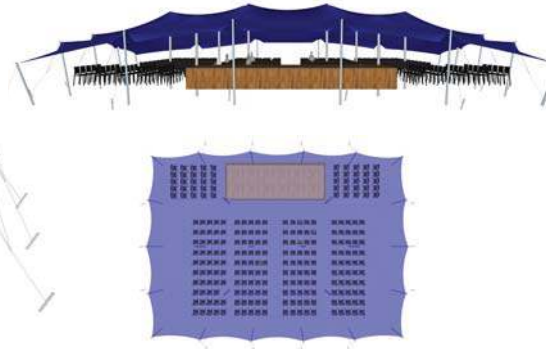

Nomadik® Stretch Tent 18m x 25m (450m²) / 59ft x 82ft (4838 sq. ft.) All Sides Up

Cinema Seating - 450 pax

Cocktail Seating - 300 pax

Banquet Seating - 225 pax

TENT SIZE IN METERS	SQUARE METERS	TENT SIZE IN FEET	SQUARE FEET	VOLUMETRIC WEIGHT	WEIGHT	APPROX. DIMENSIONS WHEN PACKED	RIGGERS NEEDED	APPROX. TIME TO SET UP
18m x 25m	450m ²	59ft x 82ft	4838 sq. ft	414	401 kg	150cm x 140cm x 90cm	3-4	3 hrs