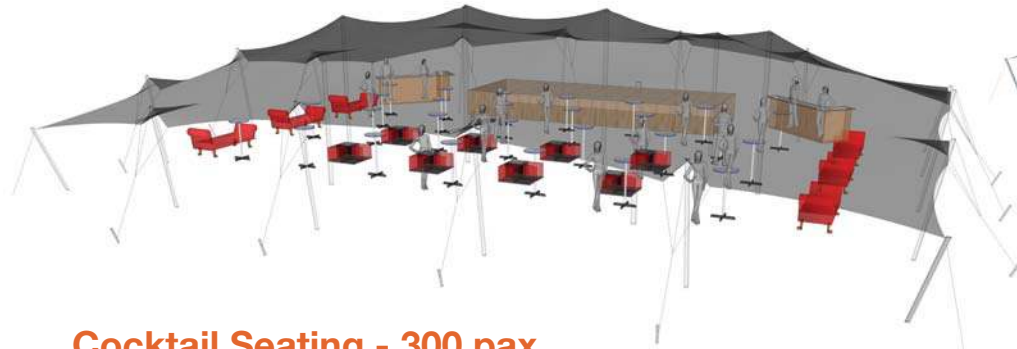

Nomadik® Stretch Tent 18m x 25m (450m²) / 59ft x 82ft (4838 sq. ft.) All Sides Up

Cinema Seating - 450 pax

Cocktail Seating - 300 pax

Banquet Seating - 225 pax

TENT SIZE IN METERS	SQUARE METERS	TENT SIZE IN FEET	SQUARE FEET	VOLUMETRIC WEIGHT	WEIGHT	APPROX. DIMENSIONS WHEN PACKED	RIGGERS NEEDED	APPROX. TIME TO SET UP
18m x 25m	450m ²	59ft x 82ft	4838 sq. ft	414	401 kg	150cm x 140cm x 90cm	3-4	3 hrs