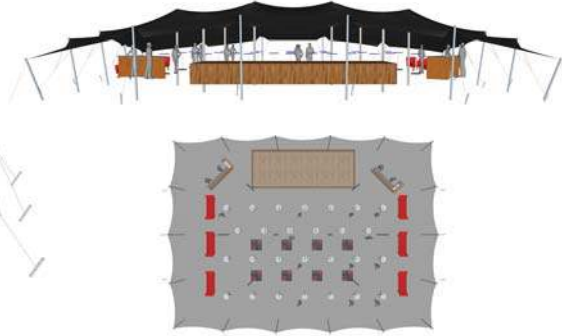

Nomadik® Stretch Tent 18m x 25m (450m²) / 59ft x 82ft (4838 sq. ft.) All Sides Up

Cinema Seating - 450 pax

Cocktail Seating - 300 pax

Banquet Seating - 225 pax

TENT SIZE IN METERS	SQUARE METERS	TENT SIZE IN FEET	SQUARE FEET	VOLUMETRIC WEIGHT	WEIGHT	APPROX. DIMENSIONS WHEN PACKED	RIGGERS NEEDED	APPROX. TIME TO SET UP
18m x 25m	450m ²	59ft x 82ft	4838 sq. ft	414	401 kg	150cm x 140cm x 90cm	3-4	3 hrs