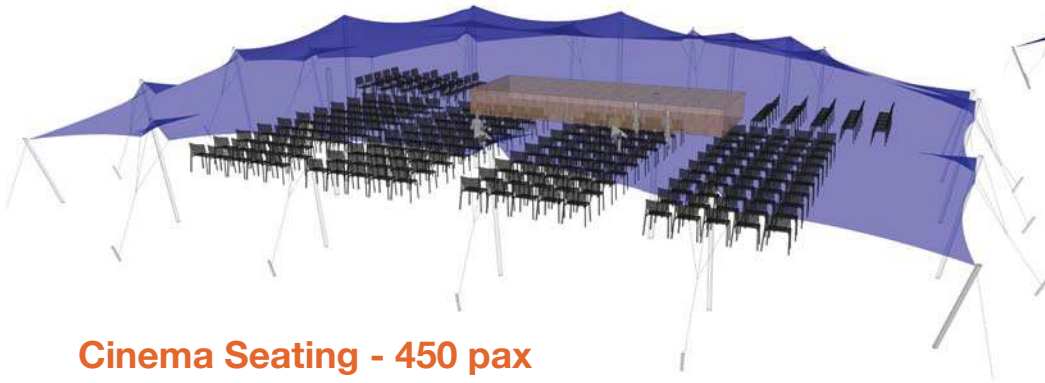

Nomadik® Stretch Tent 18m x 25m (450m²) / 59ft x 82ft (4838 sq. ft.) All Sides Up

Cinema Seating - 450 pax

Cocktail Seating - 300 pax

Banquet Seating - 225 pax

TENT SIZE IN METERS	SQUARE METERS	TENT SIZE IN FEET	SQUARE FEET	VOLUMETRIC WEIGHT	WEIGHT	APPROX. DIMENSIONS WHEN PACKED	RIGGERS NEEDED	APPROX. TIME TO SET UP
18m x 25m	450m ²	59ft x 82ft	4838 sq. ft	414	401 kg	150cm x 140cm x 90cm	3-4	3 hrs