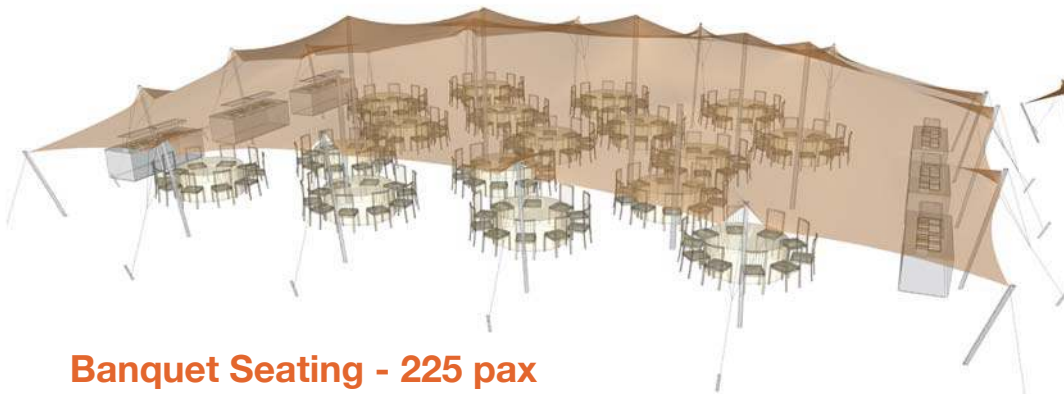

Nomadik® Stretch Tent 18m x 25m (450m²) / 59ft x 82ft (4838 sq. ft.) All Sides Up

Cinema Seating - 450 pax

Cocktail Seating - 300 pax

Banquet Seating - 225 pax

TENT SIZE IN METERS	SQUARE METERS	TENT SIZE IN FEET	SQUARE FEET	VOLUMETRIC WEIGHT	WEIGHT	APPROX. DIMENSIONS WHEN PACKED	RIGGERS NEEDED	APPROX. TIME TO SET UP
18m x 25m	450m ²	59ft x 82ft	4838 sq. ft	414	401 kg	150cm x 140cm x 90cm	3-4	3 hrs