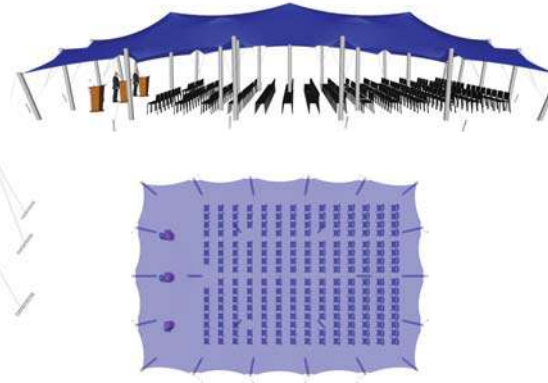

Nomadik® Stretch Tent 15m x 22.5m (337.5m²) / 49ft x 73ft (3577 sq. ft.) All Sides Up

Cinema Seating - 337 pax

Cocktail Seating - 225 pax

Banquet Seating - 168 pax

TENT SIZE IN METERS	SQUARE METERS	TENT SIZE IN FEET	SQUARE FEET	VOLUMETRIC WEIGHT	WEIGHT	APPROX. DIMENSIONS WHEN PACKED	RIGGERS NEEDED	APPROX. TIME TO SET UP
15m x 22.5m	337.5m ²	49ft x 73ft	3577 sq. ft	310.5	255 kg	120cm x 100cm x 80cm	3-4	2.5 hrs