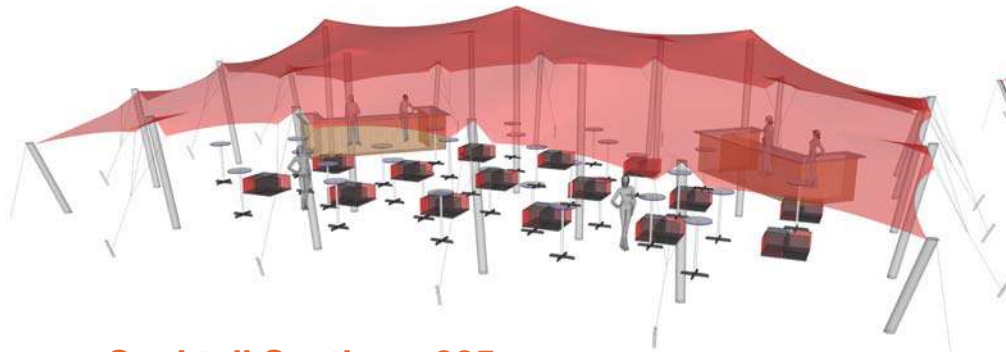

Nomadik® Stretch Tent 15m x 22.5m (337.5m²) / 49ft x 73ft (3577 sq. ft.) All Sides Up

Cinema Seating - 337 pax

Cocktail Seating - 225 pax

Banquet Seating - 168 pax

TENT SIZE IN METERS	SQUARE METERS	TENT SIZE IN FEET	SQUARE FEET	VOLUMETRIC WEIGHT	WEIGHT	APPROX. DIMENSIONS WHEN PACKED	RIGGERS NEEDED	APPROX. TIME TO SET UP
15m x 22.5m	337.5m ²	49ft x 73ft	3577 sq. ft	310.5	255 kg	120cm x 100cm x 80cm	3-4	2.5 hrs