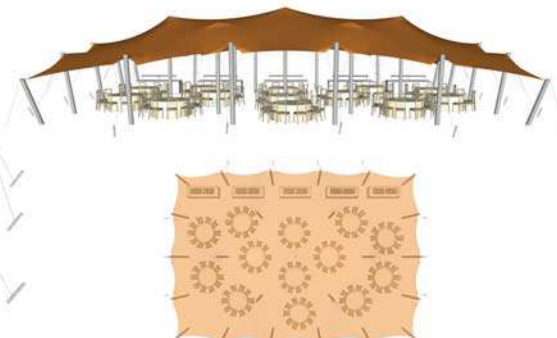

Nomadik® Stretch Tent 15m x 22.5m (337.5m²) / 49ft x 73ft (3577 sq. ft.) All Sides Up

Cinema Seating - 337 pax

Cocktail Seating - 225 pax

Banquet Seating - 168 pax

TENT SIZE IN METERS	SQUARE METERS	TENT SIZE IN FEET	SQUARE FEET	VOLUMETRIC WEIGHT	WEIGHT	APPROX. DIMENSIONS WHEN PACKED	RIGGERS NEEDED	APPROX. TIME TO SET UP
15m x 22.5m	337.5m ²	49ft x 73ft	3577 sq. ft	310.5	255 kg	120cm x 100cm x 80cm	3-4	2.5 hrs