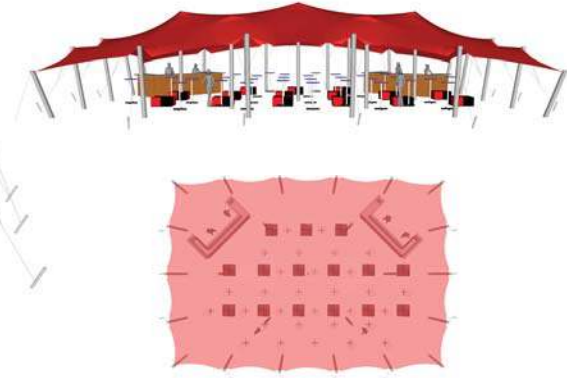

Nomadik® Stretch Tent 15m x 22.5m (337.5m²) / 49ft x 73ft (3577 sq. ft.) All Sides Up

Cinema Seating - 337 pax

Cocktail Seating - 225 pax

Banquet Seating - 168 pax

TENT SIZE IN METERS	SQUARE METERS	TENT SIZE IN FEET	SQUARE FEET	VOLUMETRIC WEIGHT	WEIGHT	APPROX. DIMENSIONS WHEN PACKED	RIGGERS NEEDED	APPROX. TIME TO SET UP
15m x 22.5m	337.5m ²	49ft x 73ft	3577 sq. ft	310.5	255 kg	120cm x 100cm x 80cm	3-4	2.5 hrs