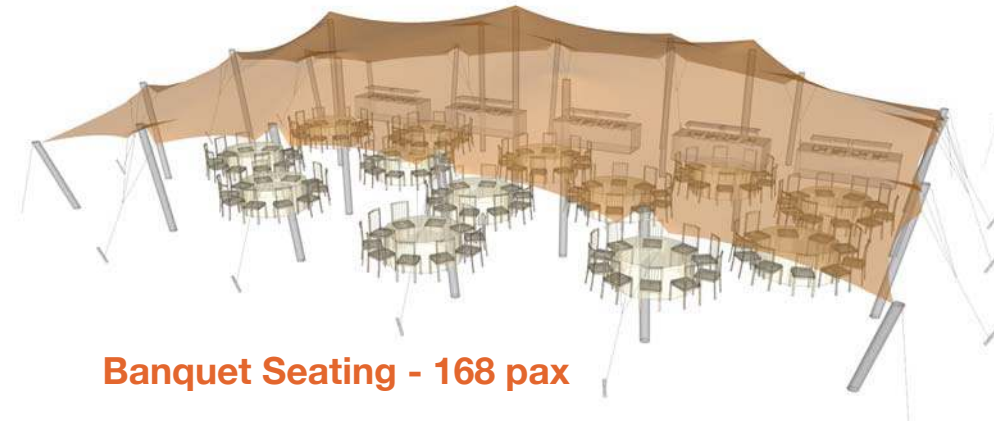

Nomadik® Stretch Tent 15m x 22.5m (337.5m²) / 49ft x 73ft (3577 sq. ft.) All Sides Up

Cinema Seating - 337 pax

Cocktail Seating - 225 pax

Banquet Seating - 168 pax

TENT SIZE IN METERS	SQUARE METERS	TENT SIZE IN FEET	SQUARE FEET	VOLUMETRIC WEIGHT	WEIGHT	APPROX. DIMENSIONS WHEN PACKED	RIGGERS NEEDED	APPROX. TIME TO SET UP
15m x 22.5m	337.5m ²	49ft x 73ft	3577 sq. ft	310.5	255 kg	120cm x 100cm x 80cm	3-4	2.5 hrs