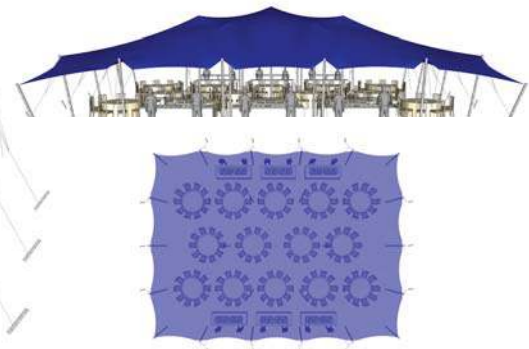

**Nomadik® Stretch Tent 15m x 20m (300m<sup>2</sup>) / 49ft x 65ft (3835 sq. ft.) All Sides Up**

**Cinema Seating - 300 pax**

**Cocktail Seating - 200 pax**

**Banquet Seating - 150 pax**

TENT SIZE IN METERS	SQUARE METERS	TENT SIZE IN FEET	SQUARE FEET	VOLUMETRIC WEIGHT	WEIGHT	APPROX. DIMENSIONS WHEN PACKED	RIGGERS NEEDED	APPROX. TIME TO SET UP
15m x 20m	300m <sup>2</sup>	49ft x 65ft	3835 sq. ft	276	245 kg	120cm x 100cm x 65cm	3	2.5 hrs