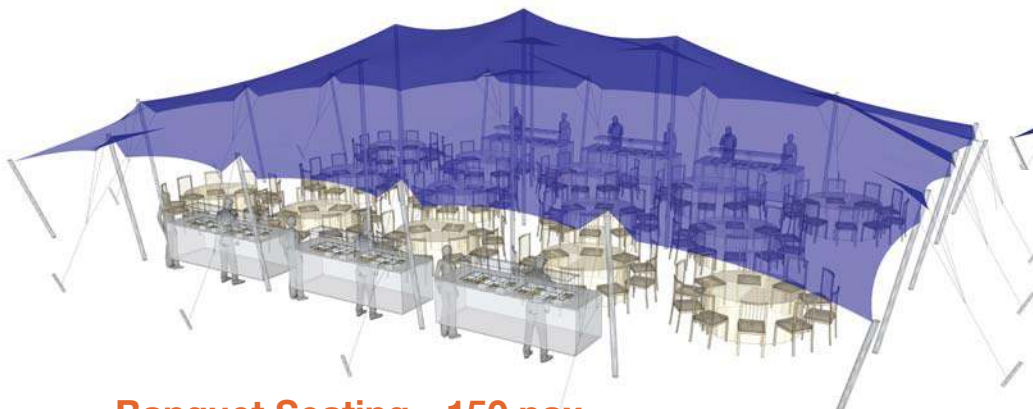

**Nomadik® Stretch Tent 15m x 20m (300m<sup>2</sup>) / 49ft x 65ft (3835 sq. ft.) All Sides Up**

**Cinema Seating - 300 pax**

**Cocktail Seating - 200 pax**

**Banquet Seating - 150 pax**

TENT SIZE IN METERS	SQUARE METERS	TENT SIZE IN FEET	SQUARE FEET	VOLUMETRIC WEIGHT	WEIGHT	APPROX. DIMENSIONS WHEN PACKED	RIGGERS NEEDED	APPROX. TIME TO SET UP
15m x 20m	300m <sup>2</sup>	49ft x 65ft	3835 sq. ft	276	245 kg	120cm x 100cm x 65cm	3	2.5 hrs