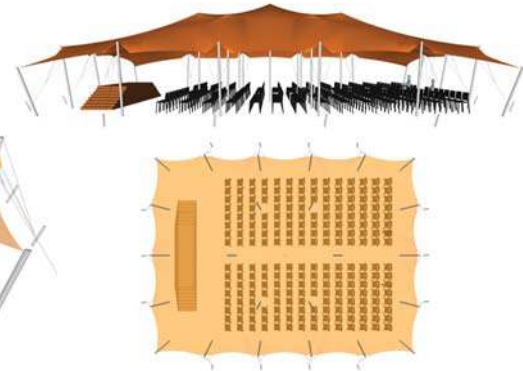

**Nomadik® Stretch Tent 15m x 20m (300m<sup>2</sup>) / 49ft x 65ft (3835 sq. ft.) All Sides Up**

**Cinema Seating - 300 pax**

**Cocktail Seating - 200 pax**

**Banquet Seating - 150 pax**

TENT SIZE IN METERS	SQUARE METERS	TENT SIZE IN FEET	SQUARE FEET	VOLUMETRIC WEIGHT	WEIGHT	APPROX. DIMENSIONS WHEN PACKED	RIGGERS NEEDED	APPROX. TIME TO SET UP
15m x 20m	300m <sup>2</sup>	49ft x 65ft	3835 sq. ft	276	245 kg	120cm x 100cm x 65cm	3	2.5 hrs