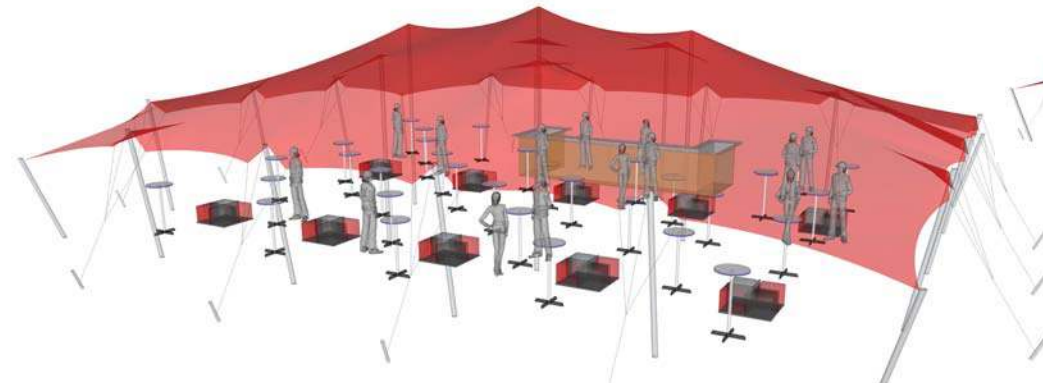

**Nomadik® Stretch Tent 15m x 20m (300m<sup>2</sup>) / 49ft x 65ft (3835 sq. ft.) All Sides Up**

**Cinema Seating - 300 pax**

**Cocktail Seating - 200 pax**

**Banquet Seating - 150 pax**

TENT SIZE IN METERS	SQUARE METERS	TENT SIZE IN FEET	SQUARE FEET	VOLUMETRIC WEIGHT	WEIGHT	APPROX. DIMENSIONS WHEN PACKED	RIGGERS NEEDED	APPROX. TIME TO SET UP
15m x 20m	300m <sup>2</sup>	49ft x 65ft	3835 sq. ft	276	245 kg	120cm x 100cm x 65cm	3	2.5 hrs