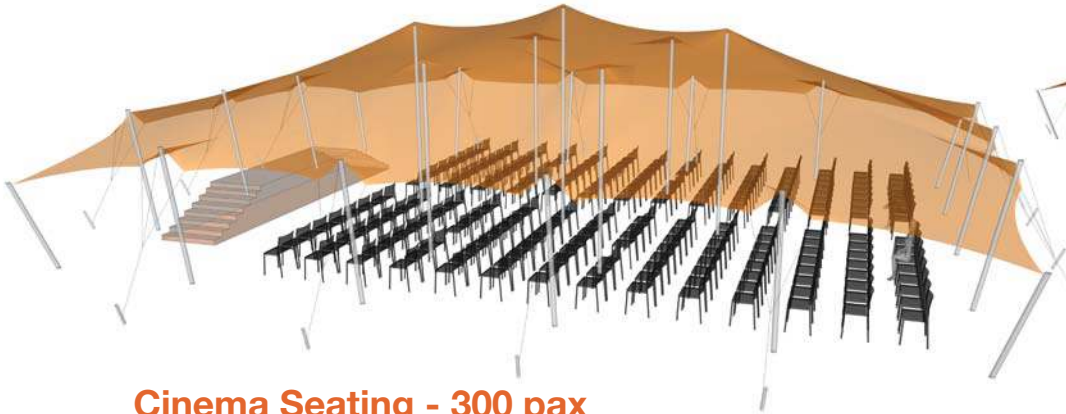

**Nomadik® Stretch Tent 15m x 20m (300m<sup>2</sup>) / 49ft x 65ft (3835 sq. ft.) All Sides Up**

**Cinema Seating - 300 pax**

**Cocktail Seating - 200 pax**

**Banquet Seating - 150 pax**

TENT SIZE IN METERS	SQUARE METERS	TENT SIZE IN FEET	SQUARE FEET	VOLUMETRIC WEIGHT	WEIGHT	APPROX. DIMENSIONS WHEN PACKED	RIGGERS NEEDED	APPROX. TIME TO SET UP
15m x 20m	300m <sup>2</sup>	49ft x 65ft	3835 sq. ft	276	245 kg	120cm x 100cm x 65cm	3	2.5 hrs