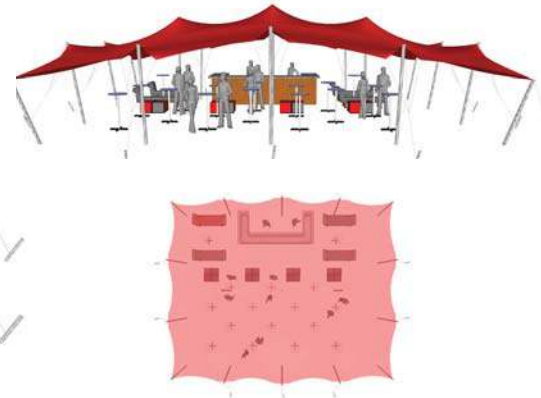

Nomadik® Stretch Tent 15m x 18m (270m²) / 49ft x 59ft (2891 sq. ft.) All Sides Up

Cinema Seating - 270 pax

Cocktail Seating - 180 pax

Banquet Seating - 135 pax

TENT SIZE IN METERS	SQUARE METERS	TENT SIZE IN FEET	SQUARE FEET	VOLUMETRIC WEIGHT	WEIGHT	APPROX. DIMENSIONS WHEN PACKED	RIGGERS NEEDED	APPROX. TIME TO SET UP
15m x 18m	270m ²	49ft x 59ft	2891 sq. ft	248.4	231 kg	160cm x 90cm x 90cm	3	2 hrs