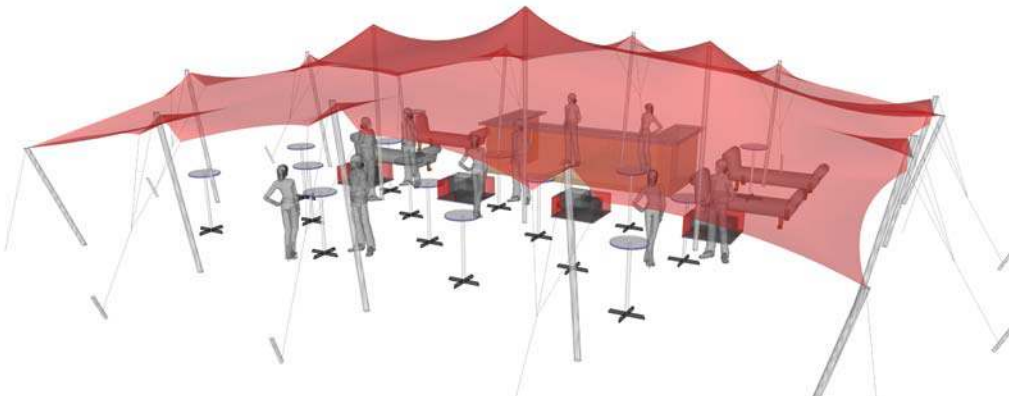

Nomadik® Stretch Tent 15m x 18m (270m²) / 49ft x 59ft (2891 sq. ft.) All Sides Up

Cinema Seating - 270 pax

Cocktail Seating - 180 pax

Banquet Seating - 135 pax

TENT SIZE IN METERS	SQUARE METERS	TENT SIZE IN FEET	SQUARE FEET	VOLUMETRIC WEIGHT	WEIGHT	APPROX. DIMENSIONS WHEN PACKED	RIGGERS NEEDED	APPROX. TIME TO SET UP
15m x 18m	270m ²	49ft x 59ft	2891 sq. ft	248.4	231 kg	160cm x 90cm x 90cm	3	2 hrs