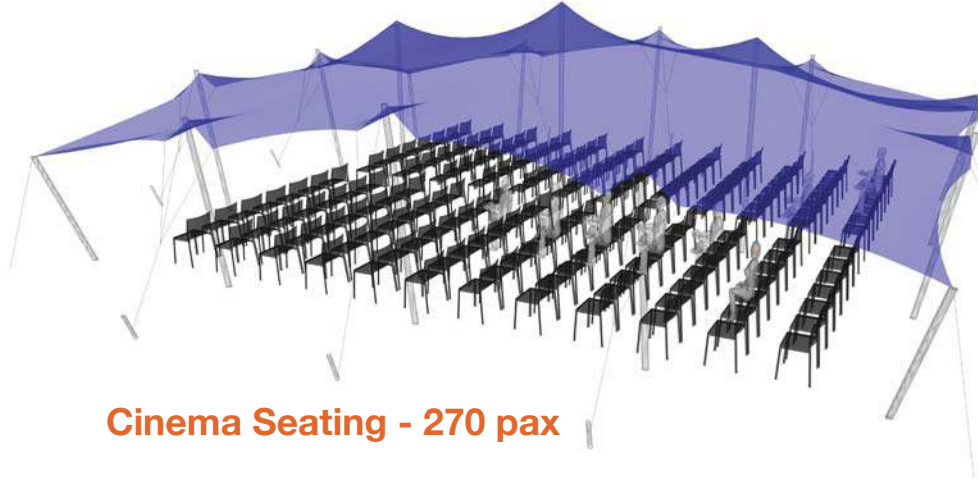

Nomadik® Stretch Tent 15m x 18m (270m²) / 49ft x 59ft (2891 sq. ft.) All Sides Up

Cinema Seating - 270 pax

Cocktail Seating - 180 pax

Banquet Seating - 135 pax

TENT SIZE IN METERS	SQUARE METERS	TENT SIZE IN FEET	SQUARE FEET	VOLUMETRIC WEIGHT	WEIGHT	APPROX. DIMENSIONS WHEN PACKED	RIGGERS NEEDED	APPROX. TIME TO SET UP
15m x 18m	270m ²	49ft x 59ft	2891 sq. ft	248.4	231 kg	160cm x 90cm x 90cm	3	2 hrs