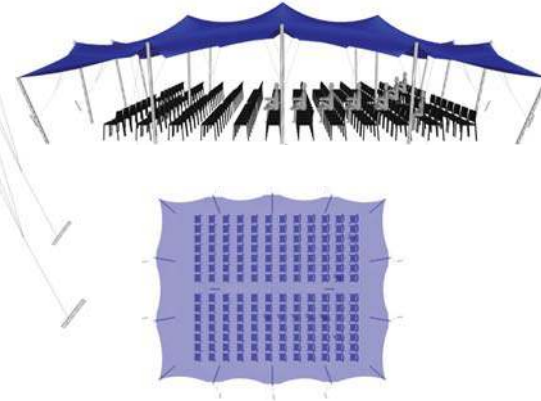

Nomadik® Stretch Tent 15m x 18m (270m²) / 49ft x 59ft (2891 sq. ft.) All Sides Up

Cinema Seating - 270 pax

Cocktail Seating - 180 pax

Banquet Seating - 135 pax

TENT SIZE IN METERS	SQUARE METERS	TENT SIZE IN FEET	SQUARE FEET	VOLUMETRIC WEIGHT	WEIGHT	APPROX. DIMENSIONS WHEN PACKED	RIGGERS NEEDED	APPROX. TIME TO SET UP
15m x 18m	270m ²	49ft x 59ft	2891 sq. ft	248.4	231 kg	160cm x 90cm x 90cm	3	2 hrs