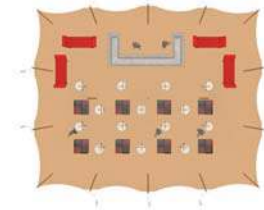

**Nomadik® Stretch Tent 12m x 18m (216m<sup>2</sup>) / 39ft x 59ft (2301 sq. ft.) All Sides Up**

**Cinema Seating - 216 pax**

**Cocktail Seating - 144 pax**

**Banquet Seating - 108 pax**

TENT SIZE IN METERS	SQUARE METERS	TENT SIZE IN FEET	SQUARE FEET	VOLUMETRIC WEIGHT	WEIGHT	APPROX. DIMENSIONS WHEN PACKED	RIGGERS NEEDED	APPROX. TIME TO SET UP
12m x 18m	216 m <sup>2</sup>	39ft x 59ft	2301 sq. ft	198.72	184.5 kg	140cm x 80cm x 80cm	3	2 hrs