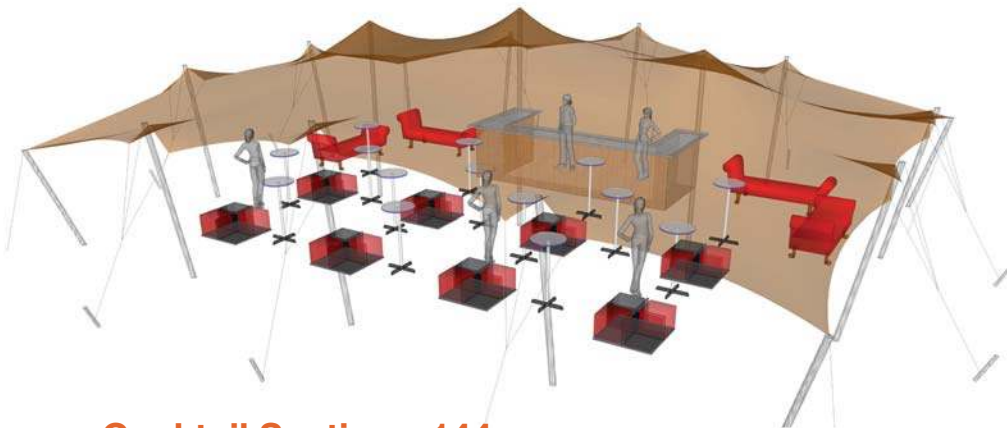

**Nomadik® Stretch Tent 12m x 18m (216m<sup>2</sup>) / 39ft x 59ft (2301 sq. ft.) All Sides Up**

**Cinema Seating - 216 pax**

**Cocktail Seating - 144 pax**

**Banquet Seating - 108 pax**

TENT SIZE IN METERS	SQUARE METERS	TENT SIZE IN FEET	SQUARE FEET	VOLUMETRIC WEIGHT	WEIGHT	APPROX. DIMENSIONS WHEN PACKED	RIGGERS NEEDED	APPROX. TIME TO SET UP
12m x 18m	216 m <sup>2</sup>	39ft x 59ft	2301 sq. ft	198.72	184.5 kg	140cm x 80cm x 80cm	3	2 hrs