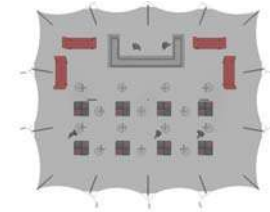

Nomadik® Stretch Tent 12m x 15m (180m²) / 39ft x 49ft (1911 sq. ft.) All Sides Up

Cinema Seating - 180 pax

Cocktail Seating - 120 pax

Banquet Seating - 90 pax

TENT SIZE IN METERS	SQUARE METERS	TENT SIZE IN FEET	SQUARE FEET	VOLUMETRIC WEIGHT	WEIGHT	APPROX. DIMENSIONS WHEN PACKED	RIGGERS NEEDED	APPROX. TIME TO SET UP
12m x 15m	180m ²	39ft x 49ft	1911 sq. ft	165.6	139 kg	120cm x 75cm x 55cm	2-3	2 hrs