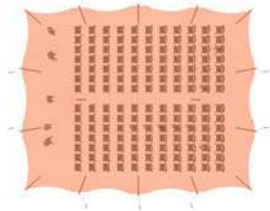

Nomadik® Stretch Tent 12m x 15m (180m²) / 39ft x 49ft (1911 sq. ft.) All Sides Up

Cinema Seating - 180 pax

Cocktail Seating - 120 pax

Banquet Seating - 90 pax

TENT SIZE IN METERS	SQUARE METERS	TENT SIZE IN FEET	SQUARE FEET	VOLUMETRIC WEIGHT	WEIGHT	APPROX. DIMENSIONS WHEN PACKED	RIGGERS NEEDED	APPROX. TIME TO SET UP
12m x 15m	180m ²	39ft x 49ft	1911 sq. ft	165.6	139 kg	120cm x 75cm x 55cm	2-3	2 hrs