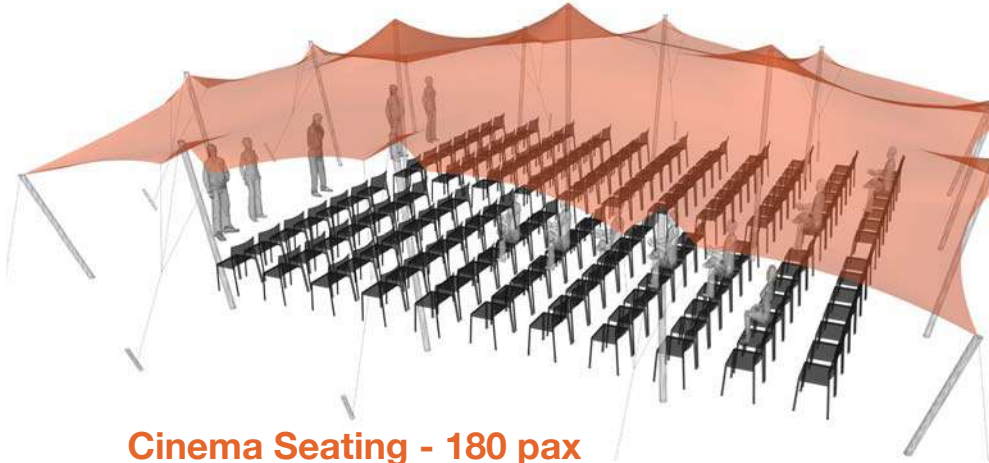

Nomadik® Stretch Tent 12m x 15m (180m²) / 39ft x 49ft (1911 sq. ft.) All Sides Up

Cinema Seating - 180 pax

Cocktail Seating - 120 pax

Banquet Seating - 90 pax

TENT SIZE IN METERS	SQUARE METERS	TENT SIZE IN FEET	SQUARE FEET	VOLUMETRIC WEIGHT	WEIGHT	APPROX. DIMENSIONS WHEN PACKED	RIGGERS NEEDED	APPROX. TIME TO SET UP
12m x 15m	180m ²	39ft x 49ft	1911 sq. ft	165.6	139 kg	120cm x 75cm x 55cm	2-3	2 hrs