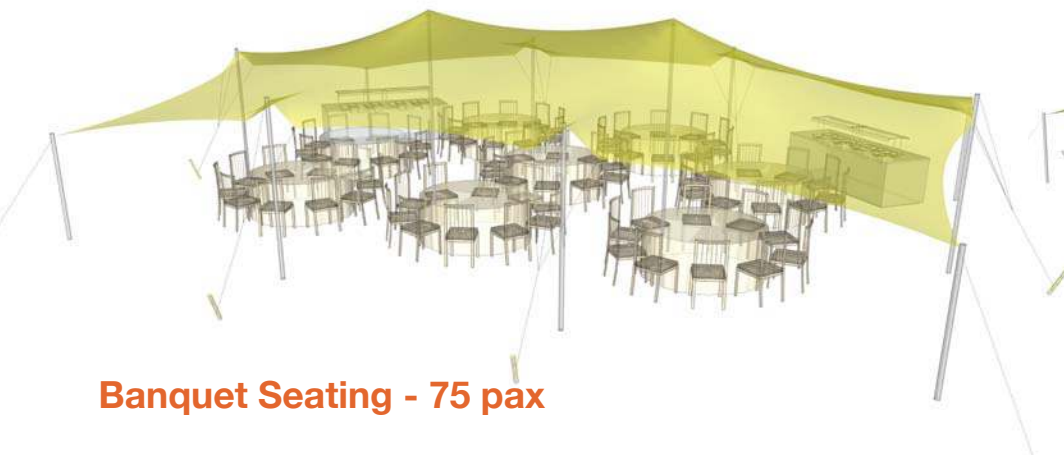

Nomadik® Stretch Tent 10m x 15m (150m²) / 32ft x 49ft (1568 sq. ft.) All Sides Up

Cinema Seating - 150 pax

Cocktail Seating - 100 pax

Banquet Seating - 75 pax

TENT SIZE IN METERS	SQUARE METERS	TENT SIZE IN FEET	SQUARE FEET	VOLUMETRIC WEIGHT	WEIGHT	APPROX. DIMENSIONS WHEN PACKED	RIGGERS NEEDED	APPROX. TIME TO SET UP
10m x 15m	150m ²	32ft x 49ft	1568 sq. ft	138	132.5 kg	110cm x 65cm x 70cm	2-3	1 - 1.5 hrs