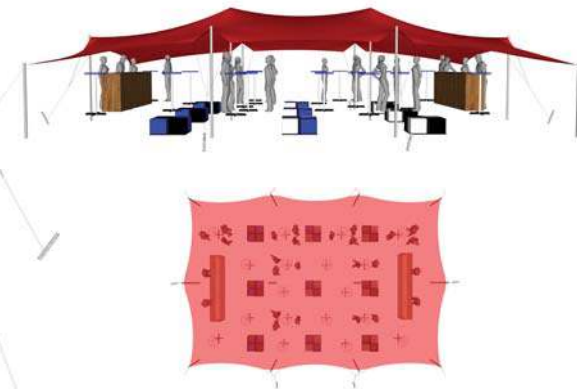

Nomadik® Stretch Tent 10m x 15m (150m²) / 32ft x 49ft (1568 sq. ft.) All Sides Up

Cinema Seating - 150 pax

Cocktail Seating - 100 pax

Banquet Seating - 75 pax

TENT SIZE IN METERS	SQUARE METERS	TENT SIZE IN FEET	SQUARE FEET	VOLUMETRIC WEIGHT	WEIGHT	APPROX. DIMENSIONS WHEN PACKED	RIGGERS NEEDED	APPROX. TIME TO SET UP
10m x 15m	150m ²	32ft x 49ft	1568 sq. ft	138	132.5 kg	110cm x 65cm x 70cm	2-3	1 - 1.5 hrs