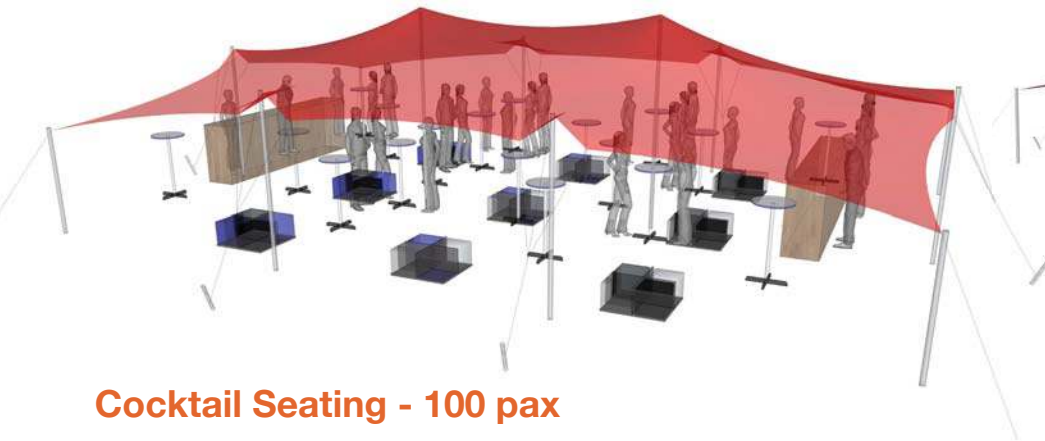

Nomadik® Stretch Tent 10m x 15m (150m²) / 32ft x 49ft (1568 sq. ft.) All Sides Up

Cinema Seating - 150 pax

Cocktail Seating - 100 pax

Banquet Seating - 75 pax

TENT SIZE IN METERS	SQUARE METERS	TENT SIZE IN FEET	SQUARE FEET	VOLUMETRIC WEIGHT	WEIGHT	APPROX. DIMENSIONS WHEN PACKED	RIGGERS NEEDED	APPROX. TIME TO SET UP
10m x 15m	150m ²	32ft x 49ft	1568 sq. ft	138	132.5 kg	110cm x 65cm x 70cm	2-3	1 - 1.5 hrs