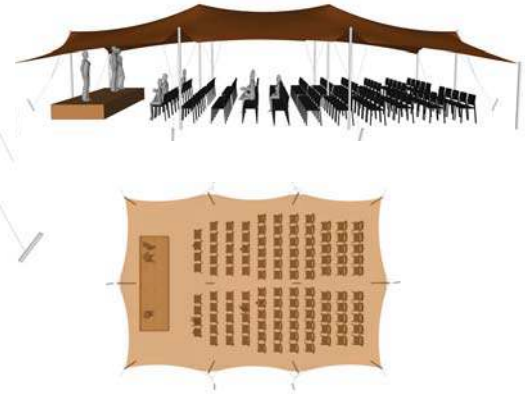

Nomadik® Stretch Tent 10m x 15m (150m²) / 32ft x 49ft (1568 sq. ft.) All Sides Up

Cinema Seating - 150 pax

Cocktail Seating - 100 pax

Banquet Seating - 75 pax

TENT SIZE IN METERS	SQUARE METERS	TENT SIZE IN FEET	SQUARE FEET	VOLUMETRIC WEIGHT	WEIGHT	APPROX. DIMENSIONS WHEN PACKED	RIGGERS NEEDED	APPROX. TIME TO SET UP
10m x 15m	150m ²	32ft x 49ft	1568 sq. ft	138	132.5 kg	110cm x 65cm x 70cm	2-3	1 - 1.5 hrs