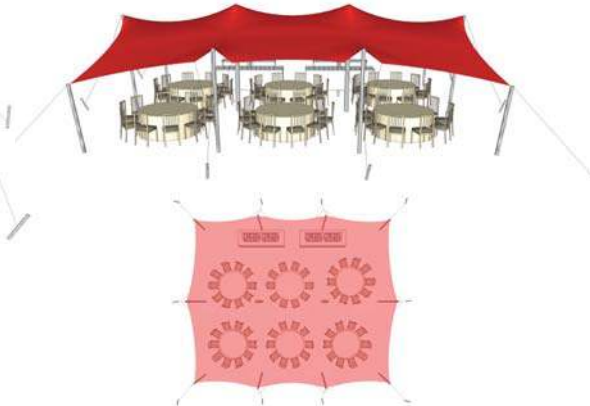

Nomadik® Stretch Tent 10m x 12m (120m²) / 32ft x 39ft (1248 sq. ft.) All Sides Up

Cinema Seating - 120 pax

Cocktail Seating - 80 pax

Banquet Seating - 60 pax

TENT SIZE IN METERS	SQUARE METERS	TENT SIZE IN FEET	SQUARE FEET	VOLUMETRIC WEIGHT	WEIGHT	APPROX. DIMENSIONS WHEN PACKED	RIGGERS NEEDED	APPROX. TIME TO SET UP
10m x 12m	120m ²	32ft x 39ft	1248 sq. ft	110.4	104.5 kg	110cm x 65cm x 60cm	2-3	1 - 1.5 hrs