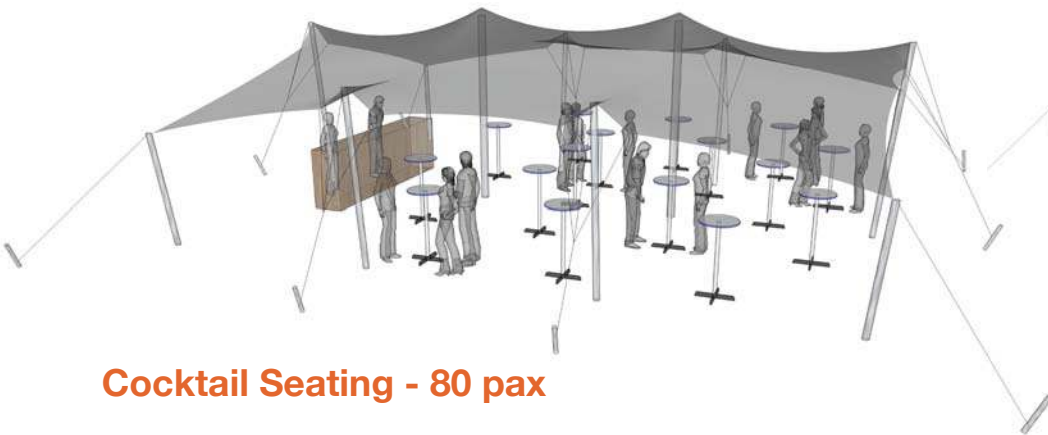

Nomadik® Stretch Tent 10m x 12m (120m²) / 32ft x 39ft (1248 sq. ft.) All Sides Up

Cinema Seating - 120 pax

Cocktail Seating - 80 pax

Banquet Seating - 60 pax

TENT SIZE IN METERS	SQUARE METERS	TENT SIZE IN FEET	SQUARE FEET	VOLUMETRIC WEIGHT	WEIGHT	APPROX. DIMENSIONS WHEN PACKED	RIGGERS NEEDED	APPROX. TIME TO SET UP
10m x 12m	120m ²	32ft x 39ft	1248 sq. ft	110.4	104.5 kg	110cm x 65cm x 60cm	2-3	1 - 1.5 hrs