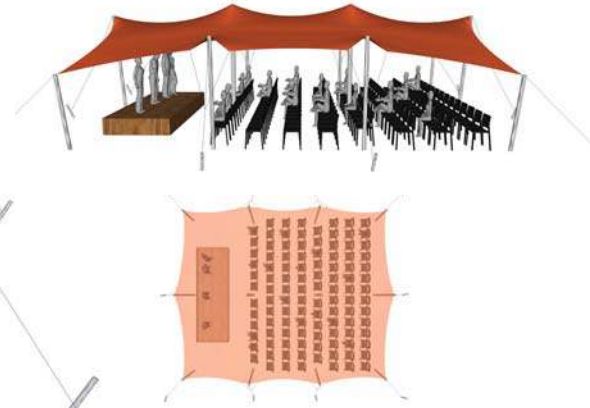

Nomadik® Stretch Tent 10m x 12m (120m²) / 32ft x 39ft (1248 sq. ft.) All Sides Up

Cinema Seating - 120 pax

Cocktail Seating - 80 pax

Banquet Seating - 60 pax

TENT SIZE IN METERS	SQUARE METERS	TENT SIZE IN FEET	SQUARE FEET	VOLUMETRIC WEIGHT	WEIGHT	APPROX. DIMENSIONS WHEN PACKED	RIGGERS NEEDED	APPROX. TIME TO SET UP
10m x 12m	120m ²	32ft x 39ft	1248 sq. ft	110.4	104.5 kg	110cm x 65cm x 60cm	2-3	1 - 1.5 hrs