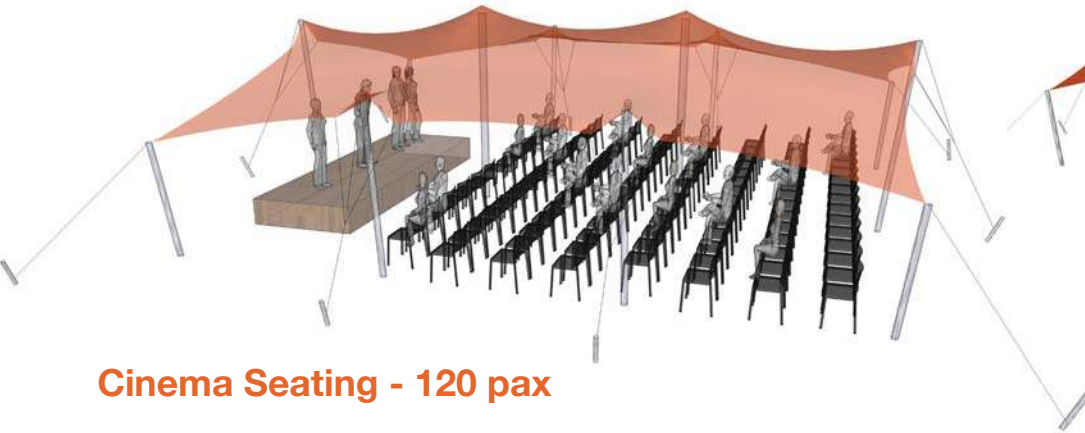

Nomadik® Stretch Tent 10m x 12m (120m²) / 32ft x 39ft (1248 sq. ft.) All Sides Up

Cinema Seating - 120 pax

Cocktail Seating - 80 pax

Banquet Seating - 60 pax

TENT SIZE IN METERS	SQUARE METERS	TENT SIZE IN FEET	SQUARE FEET	VOLUMETRIC WEIGHT	WEIGHT	APPROX. DIMENSIONS WHEN PACKED	RIGGERS NEEDED	APPROX. TIME TO SET UP
10m x 12m	120m ²	32ft x 39ft	1248 sq. ft	110.4	104.5 kg	110cm x 65cm x 60cm	2-3	1 - 1.5 hrs