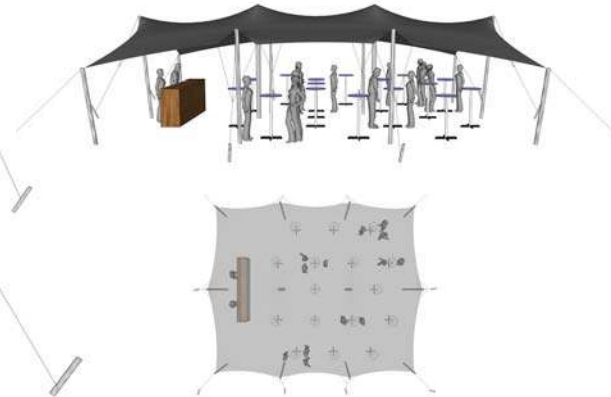

Nomadik® Stretch Tent 10m x 12m (120m²) / 32ft x 39ft (1248 sq. ft.) All Sides Up

Cinema Seating - 120 pax

Cocktail Seating - 80 pax

Banquet Seating - 60 pax

TENT SIZE IN METERS	SQUARE METERS	TENT SIZE IN FEET	SQUARE FEET	VOLUMETRIC WEIGHT	WEIGHT	APPROX. DIMENSIONS WHEN PACKED	RIGGERS NEEDED	APPROX. TIME TO SET UP
10m x 12m	120m ²	32ft x 39ft	1248 sq. ft	110.4	104.5 kg	110cm x 65cm x 60cm	2-3	1 - 1.5 hrs