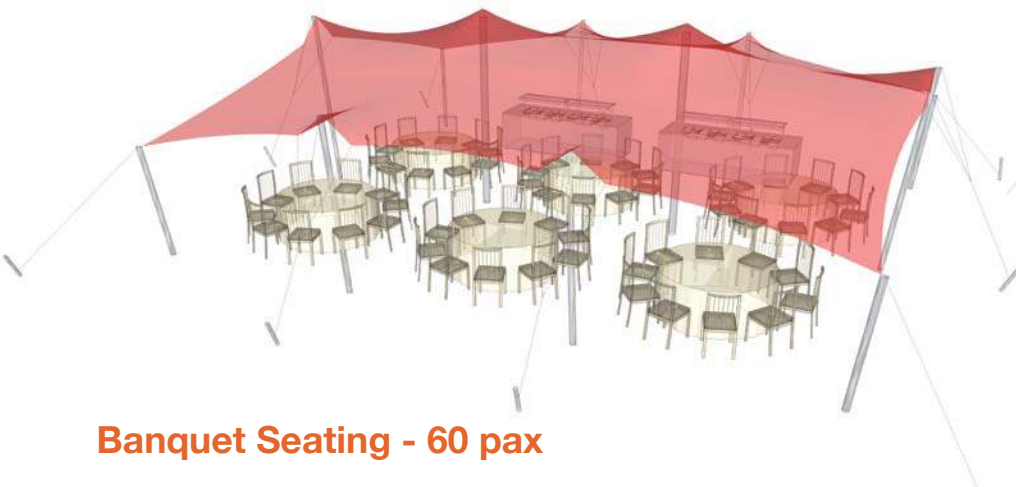

Nomadik® Stretch Tent 10m x 12m (120m²) / 32ft x 39ft (1248 sq. ft.) All Sides Up

Cinema Seating - 120 pax

Cocktail Seating - 80 pax

Banquet Seating - 60 pax

TENT SIZE IN METERS	SQUARE METERS	TENT SIZE IN FEET	SQUARE FEET	VOLUMETRIC WEIGHT	WEIGHT	APPROX. DIMENSIONS WHEN PACKED	RIGGERS NEEDED	APPROX. TIME TO SET UP
10m x 12m	120m ²	32ft x 39ft	1248 sq. ft	110.4	104.5 kg	110cm x 65cm x 60cm	2-3	1 - 1.5 hrs